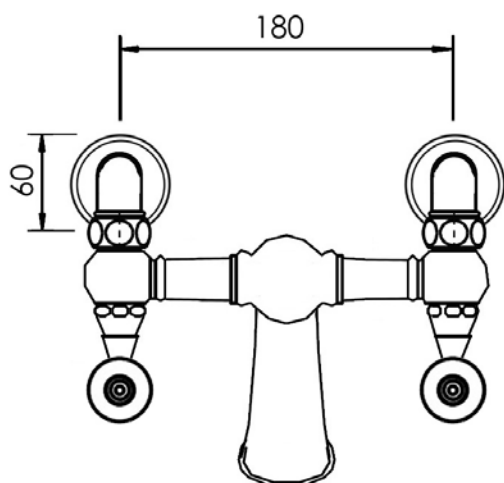

Codes: **31700A1F**
(clear crystal lever)

31700ABF
(black crystal lever)

ASBURY

2 hole bath filler

**Code: 31700A1F
31700ABF**

www.cifial.co.uk
cifialuk@btconnect.com

Installer: Please leave all leaflets with the building owner to file for future reference