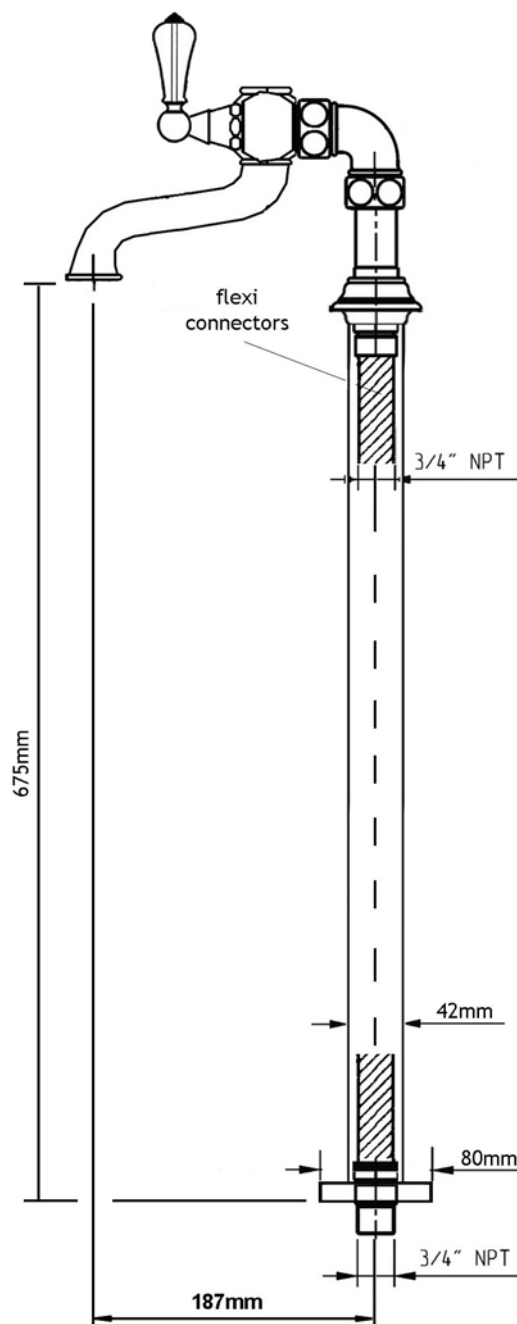

Codes: **31700A1F**
(clear crystal lever)

31700ABF
(black crystal lever)

ASBURY

2 hole bath filler

**Code: 31700A1F
31700ABF**

www.cifial.co.uk
cifialuk@btconnect.com

Installer: Please leave all leaflets with the building owner to file for future reference