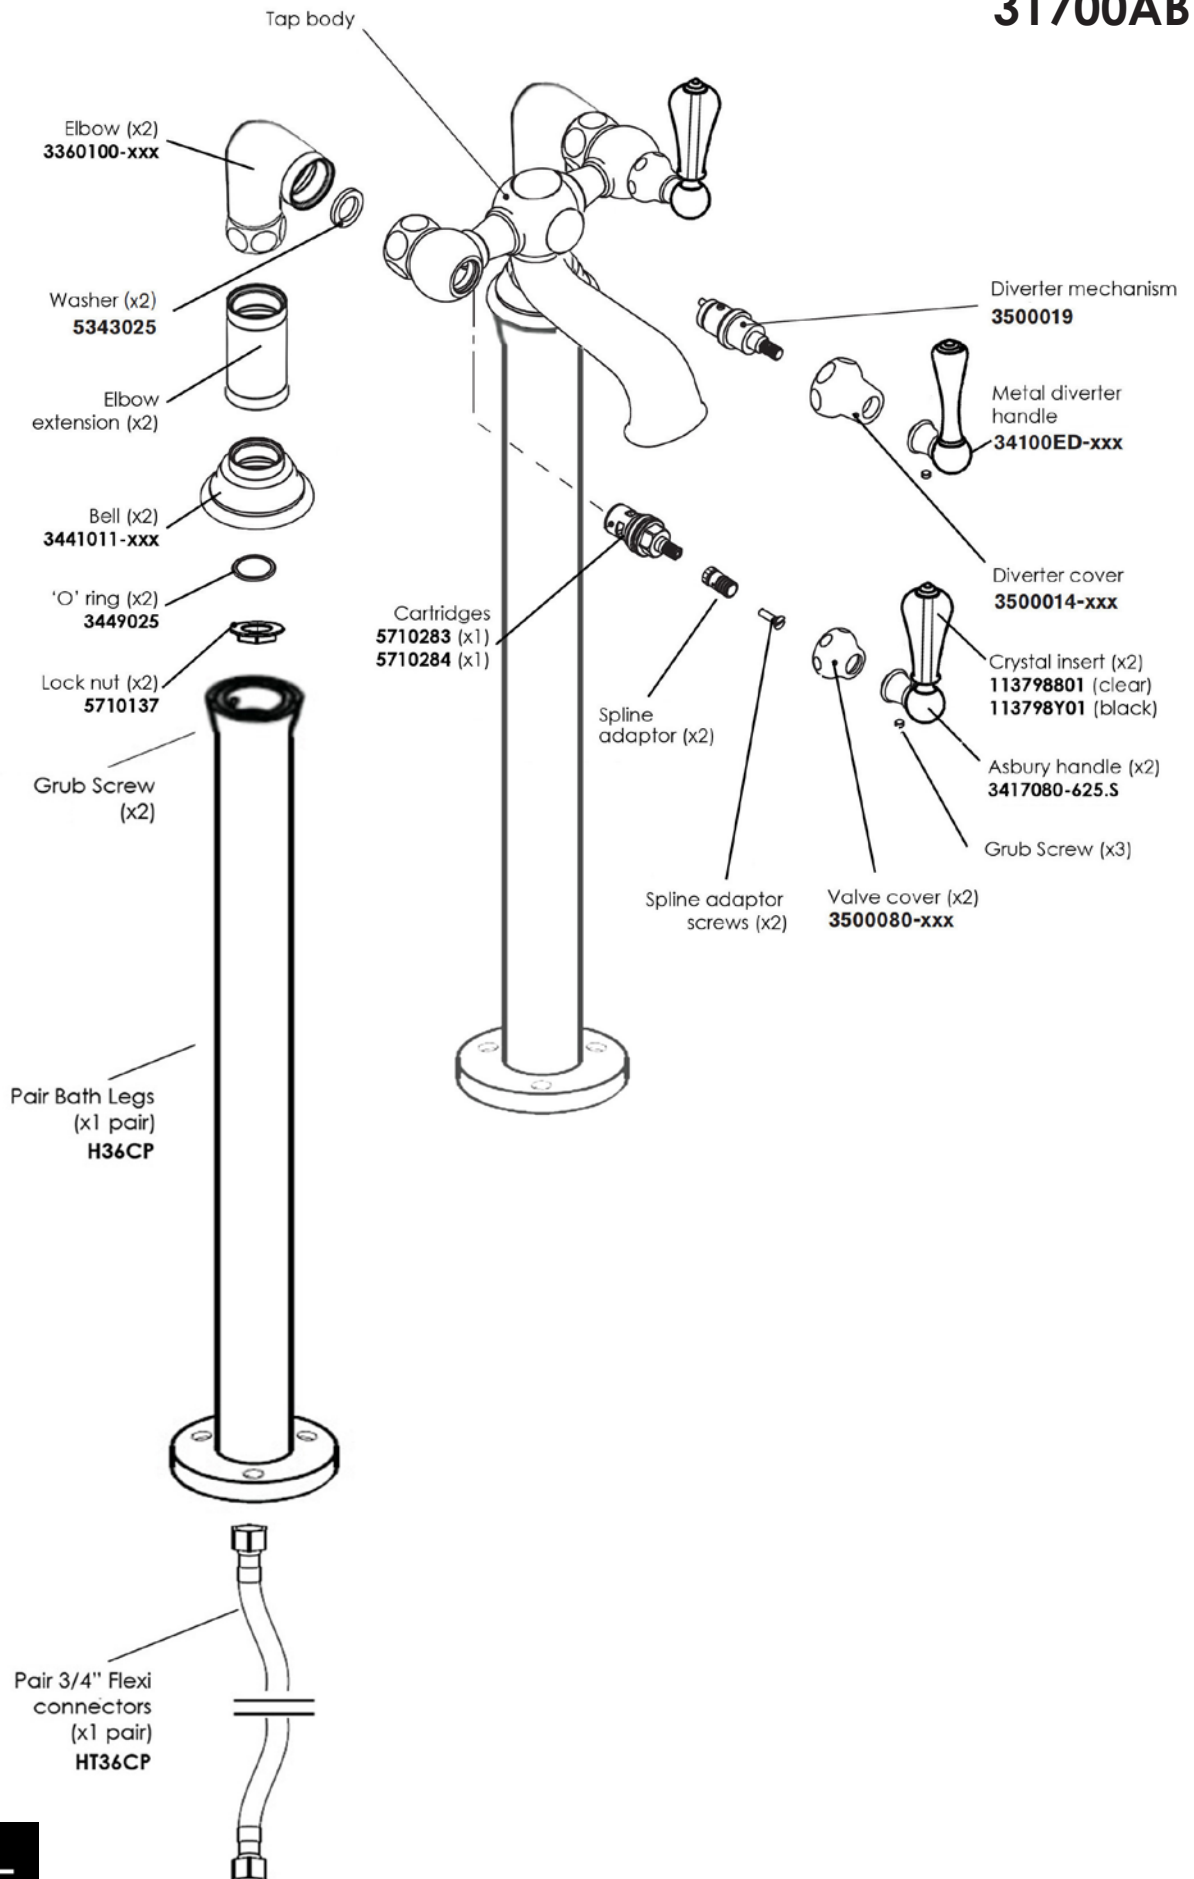

Codes: **31700A1F**
(clear crystal lever)

31700ABF
(black crystal lever)

ASBURY

2 hole bath filler

**Code: 31700A1F
31700ABF**

www.cifial.co.uk
cifialuk@btconnect.com

Installer: Please leave all leaflets with the building owner to file for future reference