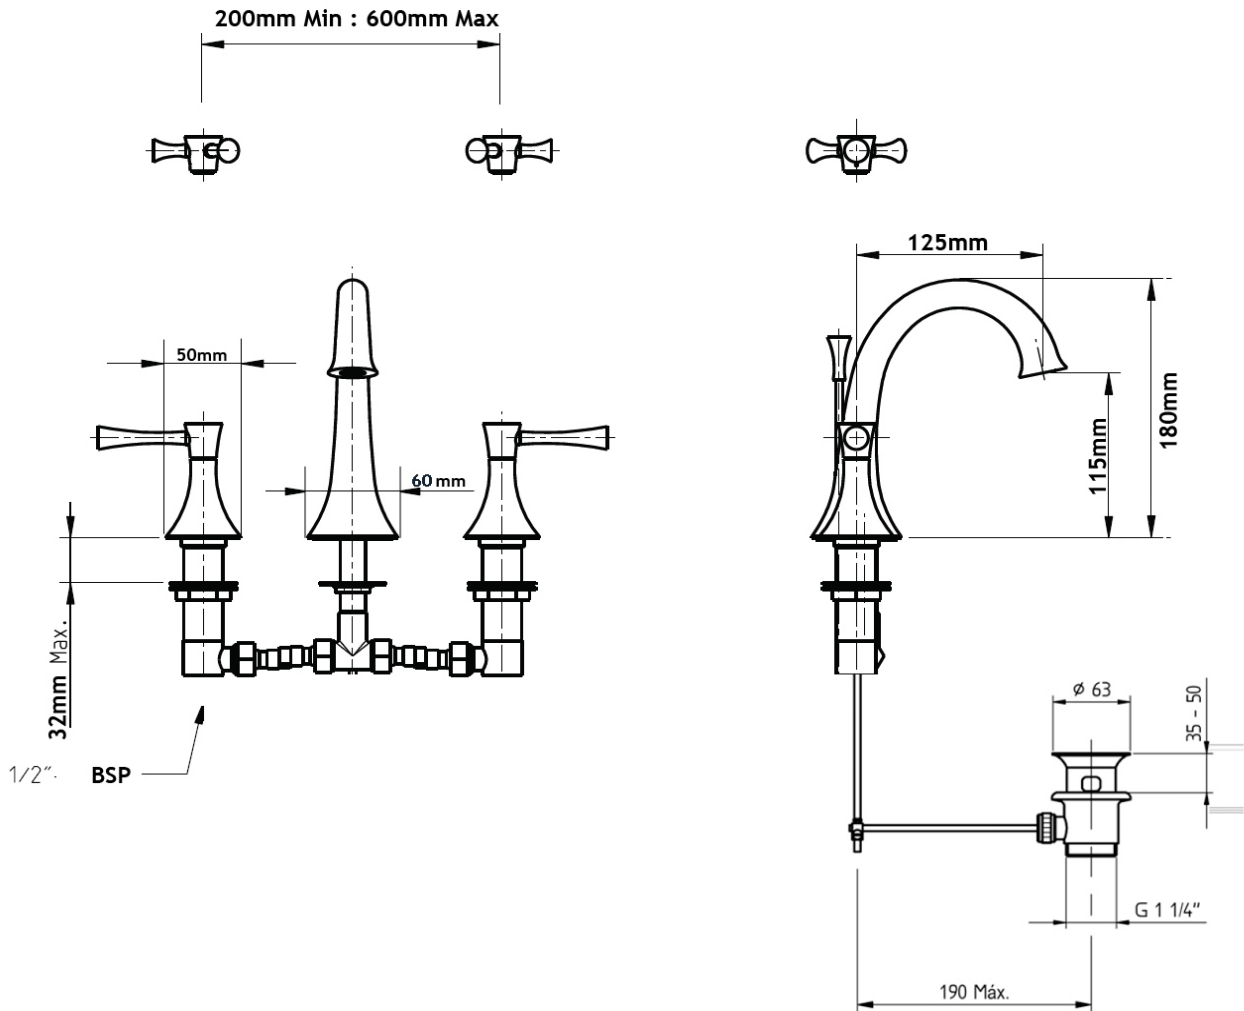

TECHNICAL DRAWING

Brookhaven 3h Basin Mixer

Code: 31141MW.W
31140MW.W

CIFIAL 

CIFIAL UK LTD
7 Faraday Court, Park Farm Ind Est
Wellingborough, Northants NN8 6XY
Tel: 01933 402008 Fax: 01933 402063
Email: sales@cifial.co.uk
Website: www.cifial.co.uk

1	'T' piece	1
2	Spline Extension	2
3	Brass Washer	1
4	Washer	1
5	Washer	2
6	Aerator Assembly	1
7	Spout	1
8	Complete waste system	1
9	Flexible Hose	2
10	Lift Rod	1
12	Pop-up Waste Knob	1
13	Nipple	1
14	'o' ring	1
15	'o' ring	1
16	Grub Screw	2
17	Lock nut 3/8"	1
18	Cross Handle Assembly	2
20	Lever Assembly	2
22	Handle Set Screw	2
23	Bell Crown	2
24	Valve Body - cold	1
25	Valve Body - hot	1