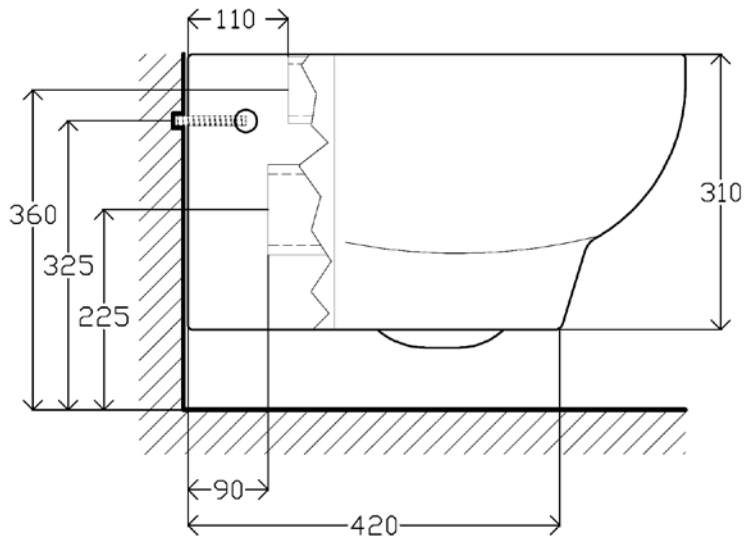

## Suspended WC & Seat

Support frame supplied by others

\*\* When using Geberit frame with this pan a connection kit **152.438.46.1** is required

**CIFIAL**