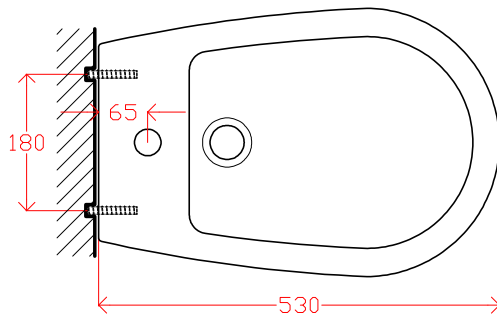

TECHNICAL DRAWING

Optima - suspended bidet

Code: 1164110040

CIFIAL UK LTD
7 Faraday Court, Park Farm Ind Est
Wellingborough, Northants NN8 6XY
Tel: 01933 402008 Fax: 01933 402063
Email: sales@cifial.co.uk
Website: www.cifial.co.uk

CIFIAL