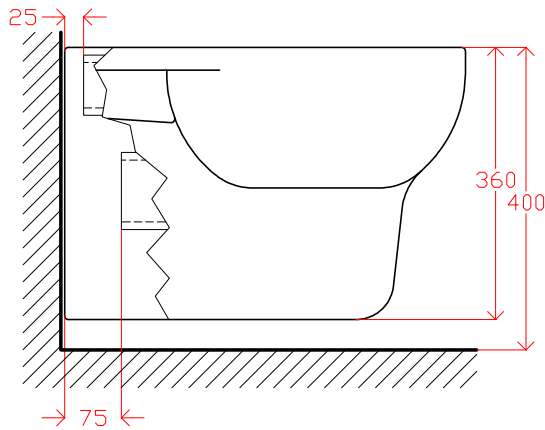

CIFIAL

TECHNICAL DRAWING

Optima - bidet

Code: 1164100040

CIFIAL UK LTD
7 Faraday Court, Park Farm Ind Est
Wellingborough, Northants NN8 6XY
Tel: 01933 402008 Fax: 01933 402063
Email: sales@cifial.co.uk
Website: www.cifial.co.uk

CIFIAL

TECHNICAL DRAWING

Optima - suspended WC

Code: 100119

CIFIAL UK LTD
7 Faraday Court, Park Farm Ind Est
Wellingborough, Northants NN8 6XY
Tel: 01933 402008 Fax: 01933 402063
Email: sales@cifial.co.uk
Website: www.cifial.co.uk