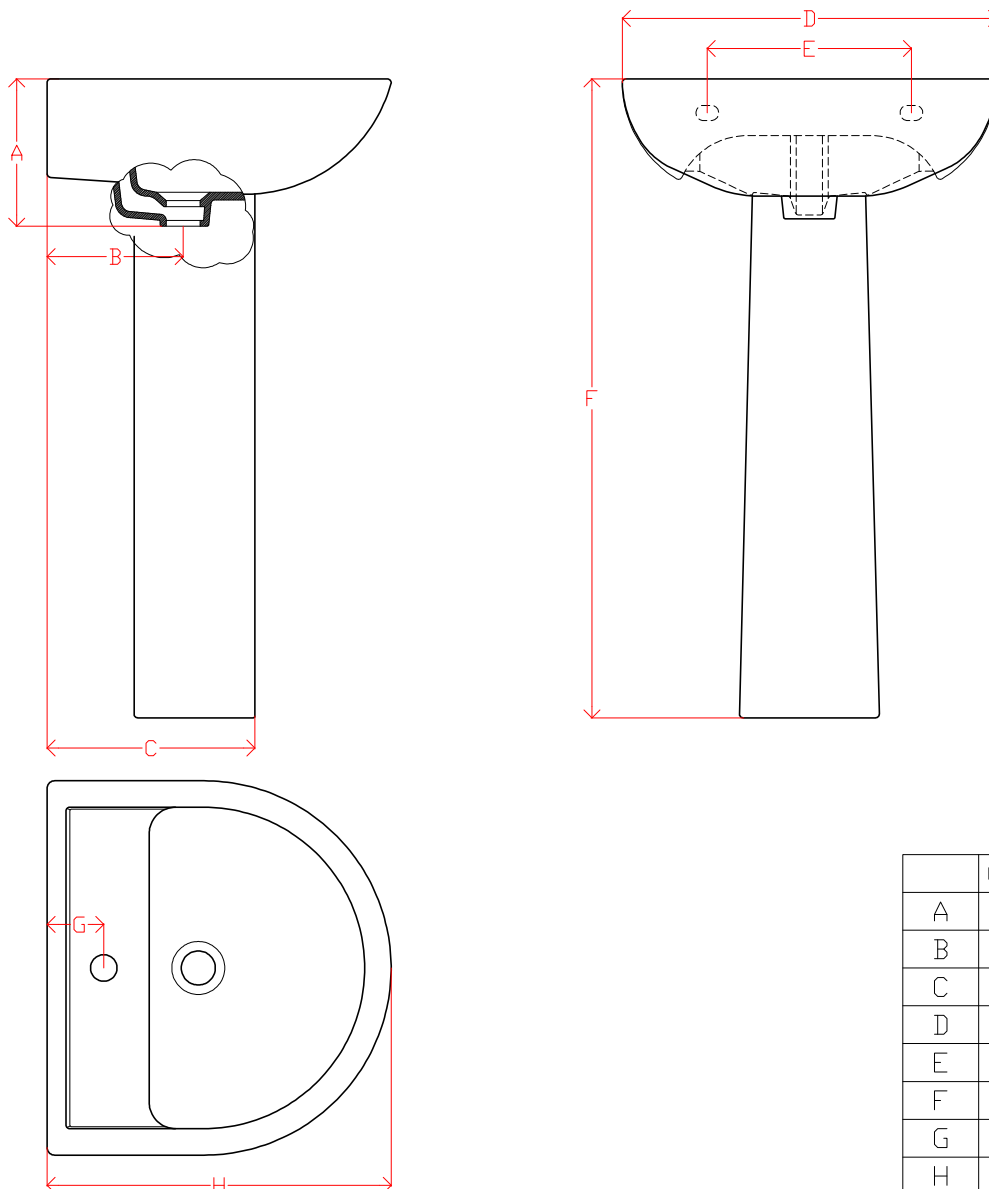

TECHNICAL DRAWING

Optima - Basin & Pedestal

Code: 1163500040
 1163100040
 1152000040

	Lav.50	Lav.60
A	195	200
B	180	190
C	275	275
D	500	595
E	270	275
F	845	865
G	75	75
H	455	480

CIFIAL UK LTD
 7 Faraday Court, Park Farm Ind Est
 Wellingborough, Northants NN8 6XY
 Tel: 01933 402008 Fax: 01933 402063
 Email: sales@cifial.co.uk
 Website: www.cifial.co.uk

CIFIAL

TECHNICAL DRAWING

Optima - Basin & Semi Pedestal

Code: 1163500040
1162000040

	Lav.50	Lav.60
A	195	...
B	180	...
C	200	...
D	500	...
E	270	...
F	495	...
G	75	...
H	455	...

CIFIAL UK LTD
7 Faraday Court, Park Farm Ind Est
Wellingborough, Northants NN8 6XY
Tel: 01933 402008 Fax: 01933 402063
Email: sales@cifial.co.uk
Website: www.cifial.co.uk