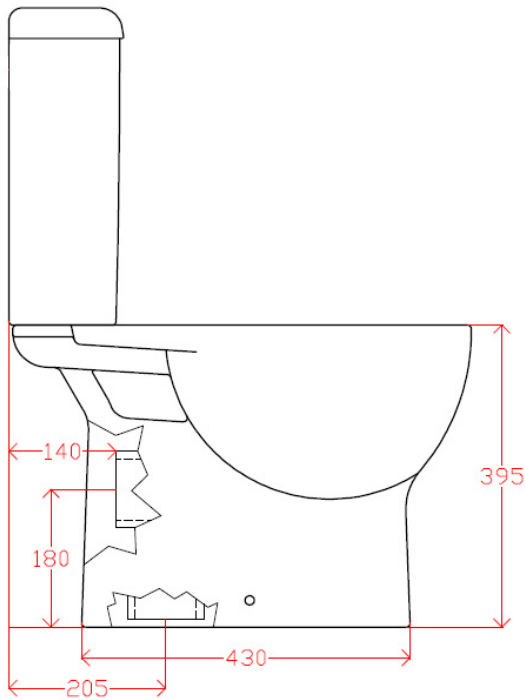

TECHNICAL DRAWING

Optima - Basin & Pedestal

Code: 1163500040
 1163100040
 1152000040

	Lav.50	Lav.60
A	195	200
B	180	190
C	275	275
D	500	595
E	270	275
F	845	865
G	75	75
H	455	480

CIFIAL UK LTD
 7 Faraday Court, Park Farm Ind Est
 Wellingborough, Northants NN8 6XY
 Tel: 01933 402008 Fax: 01933 402063
 Email: sales@cifial.co.uk
 Website: www.cifial.co.uk

CIFIAL

TECHNICAL DRAWING

Optima - Basin & Semi Pedestal

Code: 1163500040
1162000040

	Lav.50	Lav.60
A	195	...
B	180	...
C	200	...
D	500	...
E	270	...
F	495	...
G	75	...
H	455	...

CIFIAL UK LTD
7 Faraday Court, Park Farm Ind Est
Wellingborough, Northants NN8 6XY
Tel: 01933 402008 Fax: 01933 402063
Email: sales@cifial.co.uk
Website: www.cifial.co.uk

CIFIAL

TECHNICAL DRAWING

Optima - Close Coupled WC

Code: 100118

CIFIAL UK LTD
7 Faraday Court, Park Farm Ind Est
Wellingborough, Northants NN8 6XY
Tel: 01933 402008 Fax: 01933 402063
Email: sales@cifial.co.uk
Website: www.cifial.co.uk