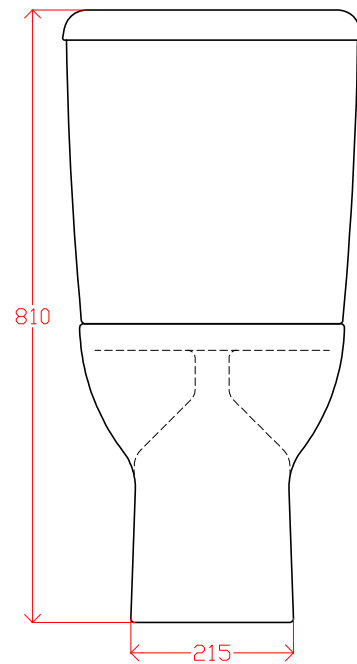

TECHNICAL DRAWING

Optima - Close Coupled WC

Code: 100118

CIFIAL UK LTD
7 Faraday Court, Park Farm Ind Est
Wellingborough, Northants NN8 6XY
Tel: 01933 402008 Fax: 01933 402063
Email: sales@cifial.co.uk
Website: www.cifial.co.uk

CIFIAL