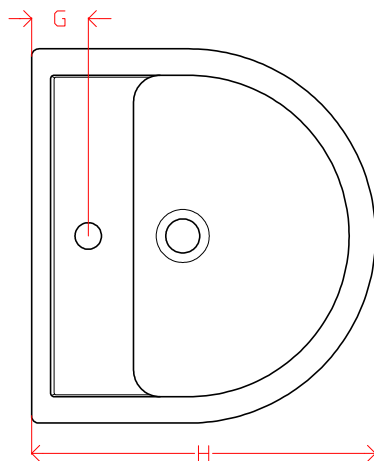

TECHNICAL DRAWING

Optima - Basin & Pedestal

Code: 1163500040
 1163100040
 1152000040

	Lav.50	Lav.60
A	195	200
B	180	190
C	275	275
D	500	595
E	270	275
F	845	865
G	75	75
H	455	480

CIFIAL UK LTD
 7 Faraday Court, Park Farm Ind Est
 Wellingborough, Northants NN8 6XY
 Tel: 01933 402008 Fax: 01933 402063
 Email: sales@cifial.co.uk
 Website: www.cifial.co.uk

CIFIAL

TECHNICAL DRAWING

Optima - Basin & Semi Pedestal

Code: 1163500040
1162000040

	Lav.50	Lav.60
A	195	...
B	180	...
C	200	...
D	500	...
E	270	...
F	495	...
G	75	...
H	455	...

CIFIAL UK LTD
7 Faraday Court, Park Farm Ind Est
Wellingborough, Northants NN8 6XY
Tel: 01933 402008 Fax: 01933 402063
Email: sales@cifial.co.uk
Website: www.cifial.co.uk