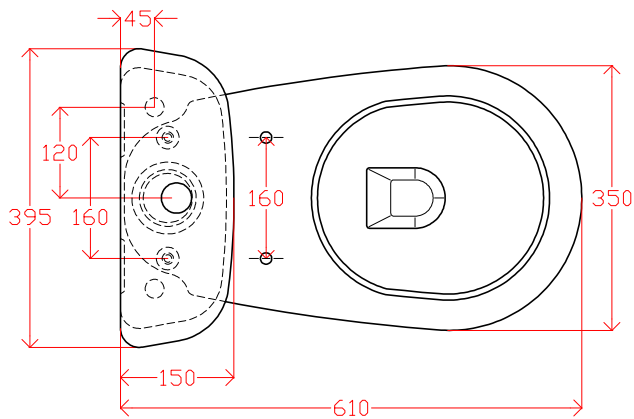

TECHNICAL DRAWING

Optima - Basin & Pedestal

Code: 1163500040
 1163100040
 1152000040

	Lav.50	Lav.60
A	195	200
B	180	190
C	275	275
D	500	595
E	270	275
F	845	865
G	75	75
H	455	480

CIFIAL UK LTD
 7 Faraday Court, Park Farm Ind Est
 Wellingborough, Northants NN8 6XY
 Tel: 01933 402008 Fax: 01933 402063
 Email: sales@cifial.co.uk
 Website: www.cifial.co.uk

CIFIAL

TECHNICAL DRAWING

Optima - Basin & Semi Pedestal

Code: 1163500040
1162000040

	Lav.50	Lav.60
A	195	...
B	180	...
C	200	...
D	500	...
E	270	...
F	495	...
G	75	...
H	455	...

CIFIAL UK LTD
7 Faraday Court, Park Farm Ind Est
Wellingborough, Northants NN8 6XY
Tel: 01933 402008 Fax: 01933 402063
Email: sales@cifial.co.uk
Website: www.cifial.co.uk

CIFIAL

TECHNICAL DRAWING

Optima - Close Coupled WC

Code: 100118

CIFIAL UK LTD
7 Faraday Court, Park Farm Ind Est
Wellingborough, Northants NN8 6XY
Tel: 01933 402008 Fax: 01933 402063
Email: sales@cifial.co.uk
Website: www.cifial.co.uk