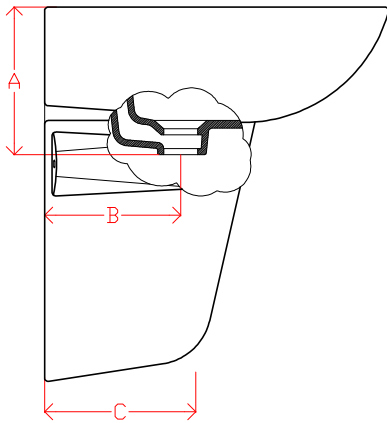

TECHNICAL DRAWING

Optima - Basin & Pedestal

Code: 1163500040
 1163100040
 1152000040

	Lav.50	Lav.60
A	195	200
B	180	190
C	275	275
D	500	595
E	270	275
F	845	865
G	75	75
H	455	480

CIFIAL UK LTD
 7 Faraday Court, Park Farm Ind Est
 Wellingborough, Northants NN8 6XY
 Tel: 01933 402008 Fax: 01933 402063
 Email: sales@cifial.co.uk
 Website: www.cifial.co.uk

CIFIAL

TECHNICAL DRAWING

Optima - Basin & Semi Pedestal

Code: 1163500040
1162000040

	Lav.50	Lav.60
A	195	...
B	180	...
C	200	...
D	500	...
E	270	...
F	495	...
G	75	...
H	455	...

CIFIAL UK LTD
7 Faraday Court, Park Farm Ind Est
Wellingborough, Northants NN8 6XY
Tel: 01933 402008 Fax: 01933 402063
Email: sales@cifial.co.uk
Website: www.cifial.co.uk