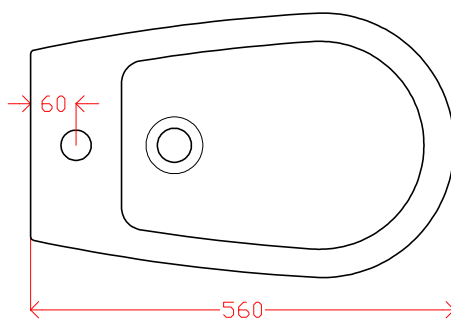

TECHNICAL DRAWING

Optima - bidet

Code: 1164100040

CIFIAL UK LTD
7 Faraday Court, Park Farm Ind Est
Wellingborough, Northants NN8 6XY
Tel: 01933 402008 Fax: 01933 402063
Email: sales@cifial.co.uk
Website: www.cifial.co.uk

CIFIAL