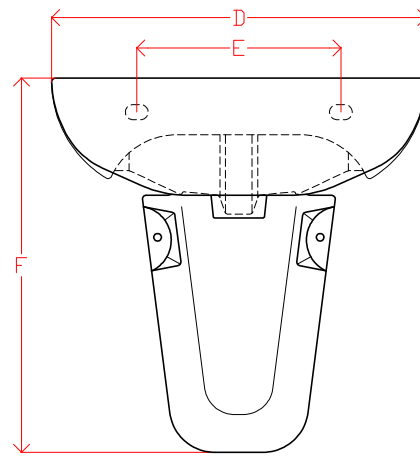

TECHNICAL DRAWING

Optima - Basin & Pedestal

Code: 1163500040
 1163100040
 1152000040

	Lav.50	Lav.60
A	195	200
B	180	190
C	275	275
D	500	595
E	270	275
F	845	865
G	75	75
H	455	480

CIFIAL UK LTD
 7 Faraday Court, Park Farm Ind Est
 Wellingborough, Northants NN8 6XY
 Tel: 01933 402008 Fax: 01933 402063
 Email: sales@cifial.co.uk
 Website: www.cifial.co.uk

CIFIAL

TECHNICAL DRAWING

Optima - Basin & Semi Pedestal

Code: 1163500040
1162000040

	Lav.50	Lav.60
A	195	...
B	180	...
C	200	...
D	500	...
E	270	...
F	495	...
G	75	...
H	455	...

CIFIAL UK LTD
7 Faraday Court, Park Farm Ind Est
Wellingborough, Northants NN8 6XY
Tel: 01933 402008 Fax: 01933 402063
Email: sales@cifial.co.uk
Website: www.cifial.co.uk