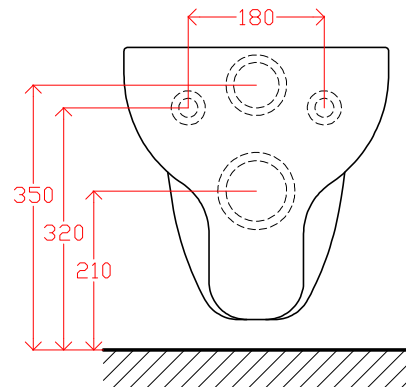

CIFIAL

TECHNICAL DRAWING

Optima - bidet

Code: 1164100040

CIFIAL UK LTD
7 Faraday Court, Park Farm Ind Est
Wellingborough, Northants NN8 6XY
Tel: 01933 402008 Fax: 01933 402063
Email: sales@cifial.co.uk
Website: www.cifial.co.uk

CIFIAL

TECHNICAL DRAWING

Optima - suspended WC

Code: 100119

CIFIAL UK LTD
7 Faraday Court, Park Farm Ind Est
Wellingborough, Northants NN8 6XY
Tel: 01933 402008 Fax: 01933 402063
Email: sales@cifial.co.uk
Website: www.cifial.co.uk