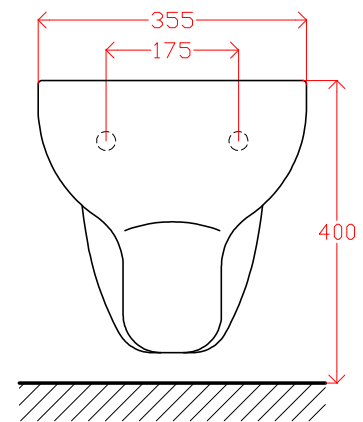

TECHNICAL DRAWING

Optima - suspended bidet

Code: 1164110040

CIFIAL UK LTD
7 Faraday Court, Park Farm Ind Est
Wellingborough, Northants NN8 6XY
Tel: 01933 402008 Fax: 01933 402063
Email: sales@cifial.co.uk
Website: www.cifial.co.uk

CIFIAL