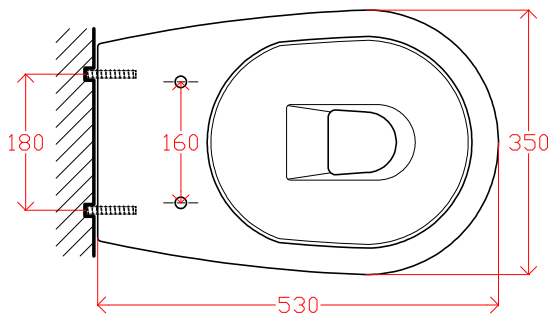

CIFIAL

TECHNICAL DRAWING

Optima - bidet

Code: 1164100040

CIFIAL UK LTD
7 Faraday Court, Park Farm Ind Est
Wellingborough, Northants NN8 6XY
Tel: 01933 402008 Fax: 01933 402063
Email: sales@cifial.co.uk
Website: www.cifial.co.uk

CIFIAL

TECHNICAL DRAWING

Optima - suspended WC

Code: 100119

CIFIAL UK LTD
7 Faraday Court, Park Farm Ind Est
Wellingborough, Northants NN8 6XY
Tel: 01933 402008 Fax: 01933 402063
Email: sales@cifial.co.uk
Website: www.cifial.co.uk