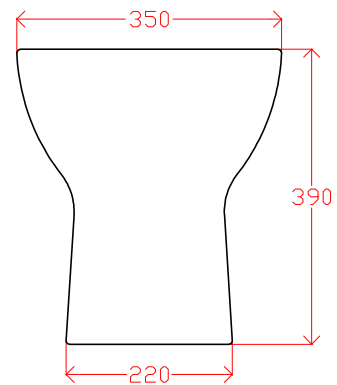

TECHNICAL DRAWING

Optima - bidet

Code: 1164100040

CIFIAL UK LTD
7 Faraday Court, Park Farm Ind Est
Wellingborough, Northants NN8 6XY
Tel: 01933 402008 Fax: 01933 402063
Email: sales@cifial.co.uk
Website: www.cifial.co.uk

CIFIAL