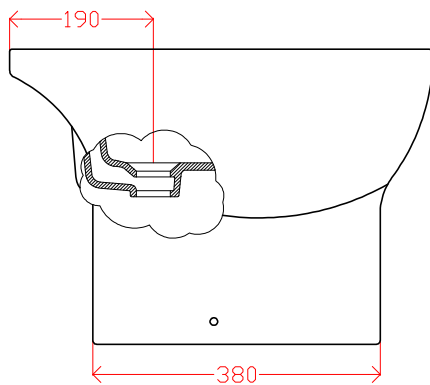

TECHNICAL DRAWING

Optima - bidet

Code: 1164100040

CIFIAL UK LTD
7 Faraday Court, Park Farm Ind Est
Wellingborough, Northants NN8 6XY
Tel: 01933 402008 Fax: 01933 402063
Email: sales@cifial.co.uk
Website: www.cifial.co.uk

CIFIAL