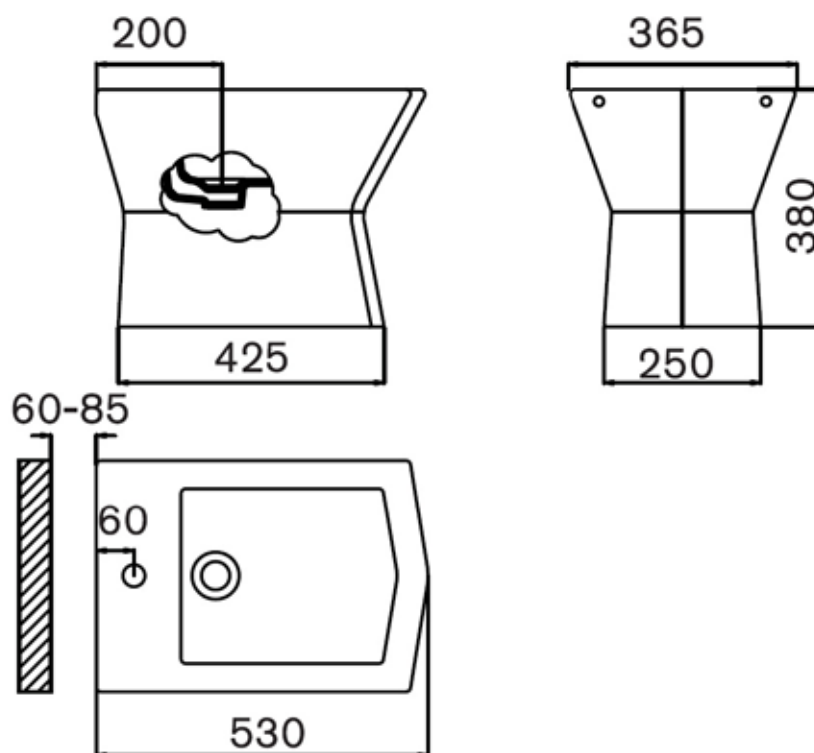

TECHNICAL DRAWING

Portofino - Bidet

Codes:
1144100040

CIFIAL UK LTD
7 Faraday Court, Park Farm Ind Est
Wellingborough, Northants NN8 6XY
Tel: 01933 402008 Fax: 01933 402063
Email: sales@cifial.co.uk
Website: www.cifial.co.uk