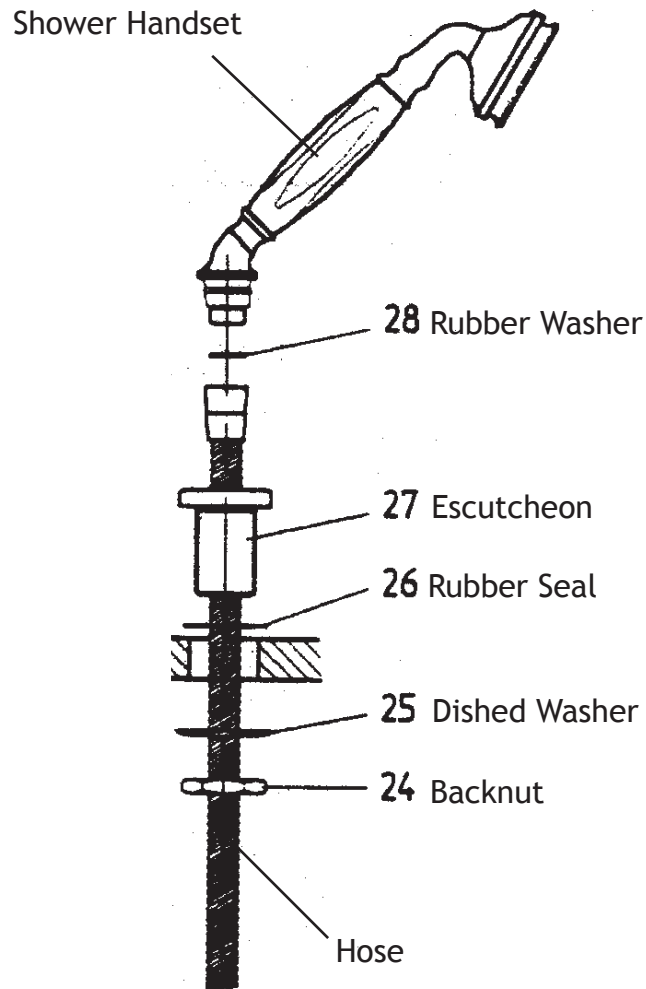

## *Traditional Deck Shower Set*

Code: 34550ED

**CIFIAL UK LTD**  
7 Faraday Court, Park Farm Ind Est  
Wellingborough, Northants NN8 6XY  
Tel: 01933 402008 Fax: 01933 402063  
Email: sales@cifial.co.uk  
Website: www.cifial.co.uk

## Installation and maintenance

Fit shower escutcheon (27) and rubber seal (26) through bath. Place dished washer (25) over thread under the bath, fit and tighten backnut (24). Connect knurled end of shower hose (30) to thread under base of diverter tee with rubber washer (28) provided. Feed conical end of hose through escutcheon (27) from below bath and attach to thread at end of shower handset.