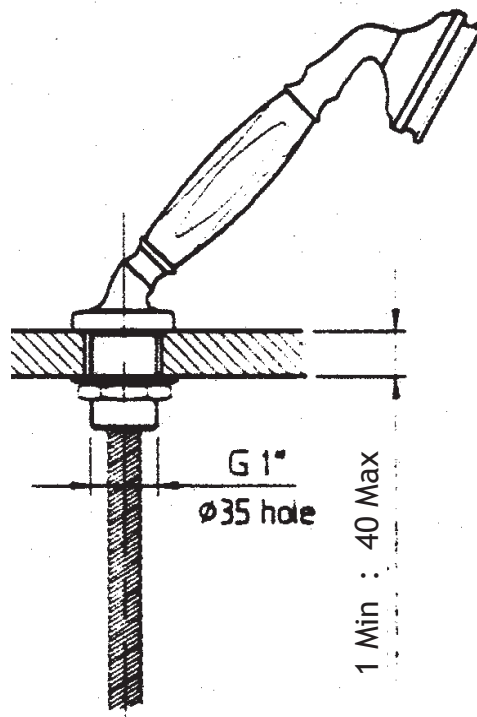

TECHNICAL DRAWING

Traditional Deck Shower Set

Code: 34550ED

CIFIAL UK LTD
7 Faraday Court, Park Farm Ind Est
Wellingborough, Northants NN8 6XY
Tel: 01933 402008 Fax: 01933 402063
Email: sales@cifial.co.uk
Website: www.cifial.co.uk

CIFIAL