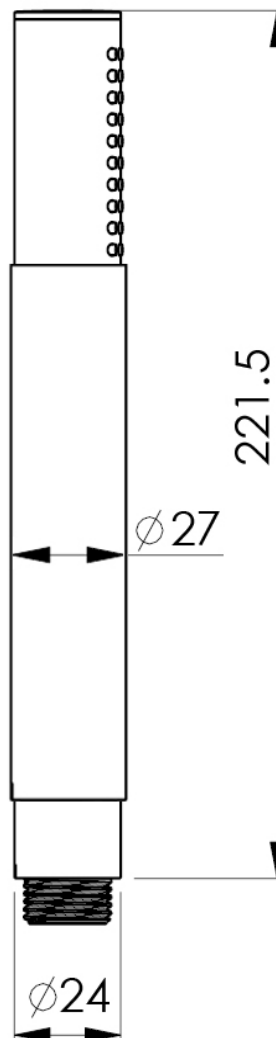

TECHNOVATION

Flexi Shower Handset