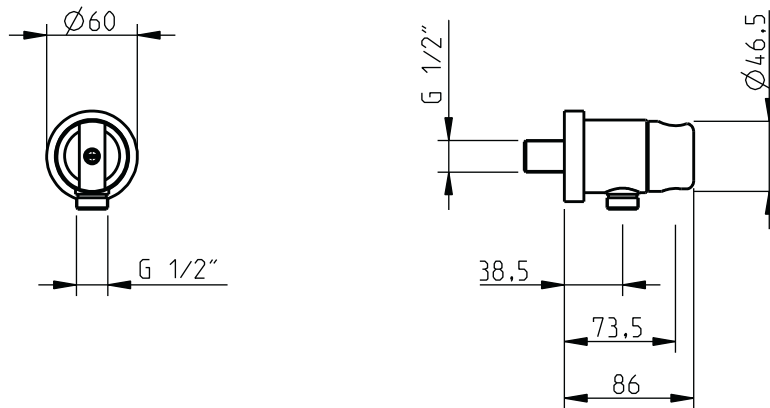

Code: 640055MS

technical specifications

TECHNO M3 metal standard

Flexi Wall Outlet Kit

Pack consists of:

- | | |
|-------------|---|
| 1 x 055M | Technovation metal handset |
| 1 x 095 | Standard 1.5m Shower Hose |
| 1 x 34523M3 | Techno M3 Combined Wall Outlet & Park Bracket |

CIFIAL

www.cifial.co.uk
cifialuk@btconnect.com

dimensions mm

TECHNOVATION metal (insulated)

Flexi Shower Handset

M3

Conjunto completo joelho de alimentação Wall handshower elbow supply

dimensões / dimensions mm

nota/note: xxx representa diferentes acabamentos
xxx represent different finishes

roseta
escutcheon
3450069-xxx

cavilha elástica
spring pin
5745020i006

nipple
3456032

parafuso
screw
5020261

corpo do suporte do chuveiro
handset support body
3450062-xxx