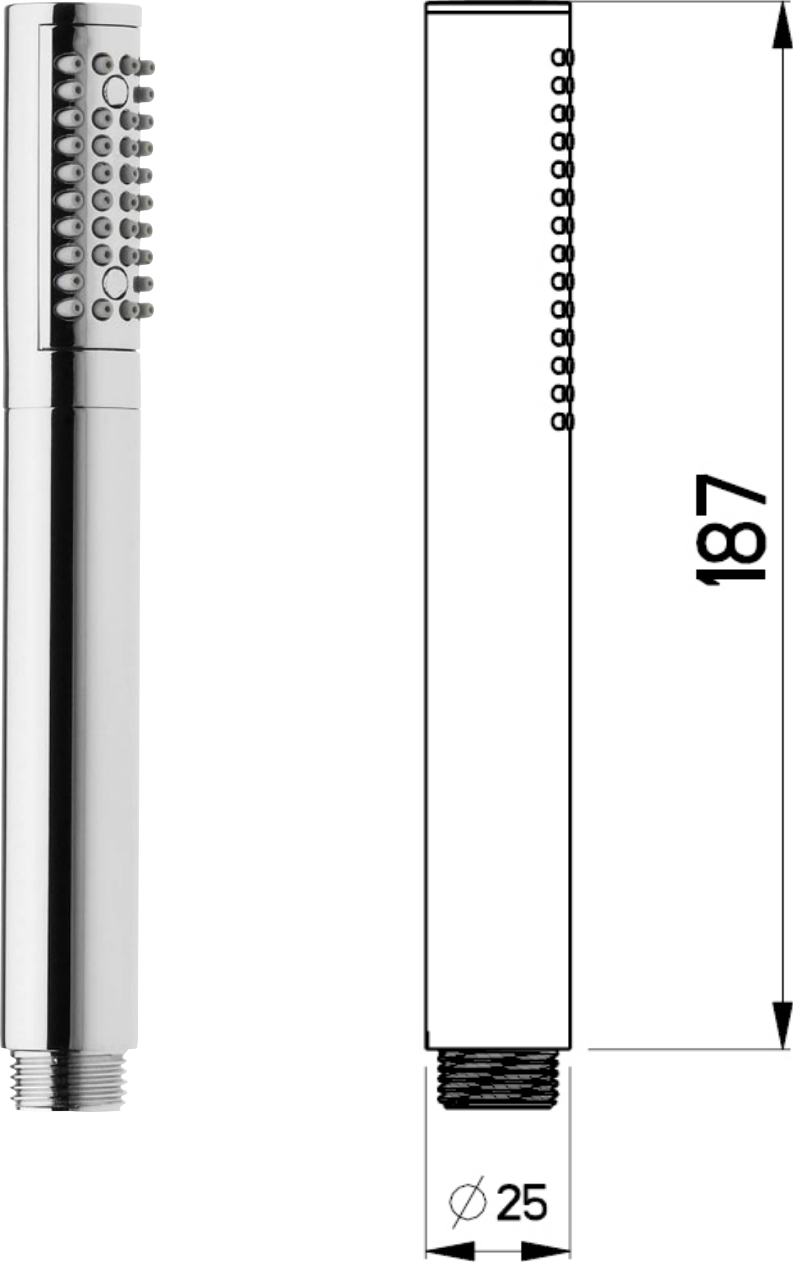

Code: 640055MS

technical specifications

TECHNO M3 metal standard

Flexi Wall Outlet Kit

Pack consists of:

- | | |
|-------------|---|
| 1 x 055M | Technovation metal handset |
| 1 x 095 | Standard 1.5m Shower Hose |
| 1 x 34523M3 | Techno M3 Combined Wall Outlet & Park Bracket |

CIFIAL

www.cifial.co.uk
cifialuk@btconnect.com

dimensions mm

TECHNOVATION metal (insulated)

Flexi Shower Handset

M3

Conjunto completo joelho de alimentação Wall handshower elbow supply

dimensões / dimensions mm

nota/note: xxx representa diferentes acabamentos
xxx represent different finishes

roseta
escutcheon
3450069-xxx

cavilha elástica
spring pin
5745020i006

nipple
3456032

parafuso
screw
5020261

corpo do suporte do chuveiro
handset support body
3450062-xxx