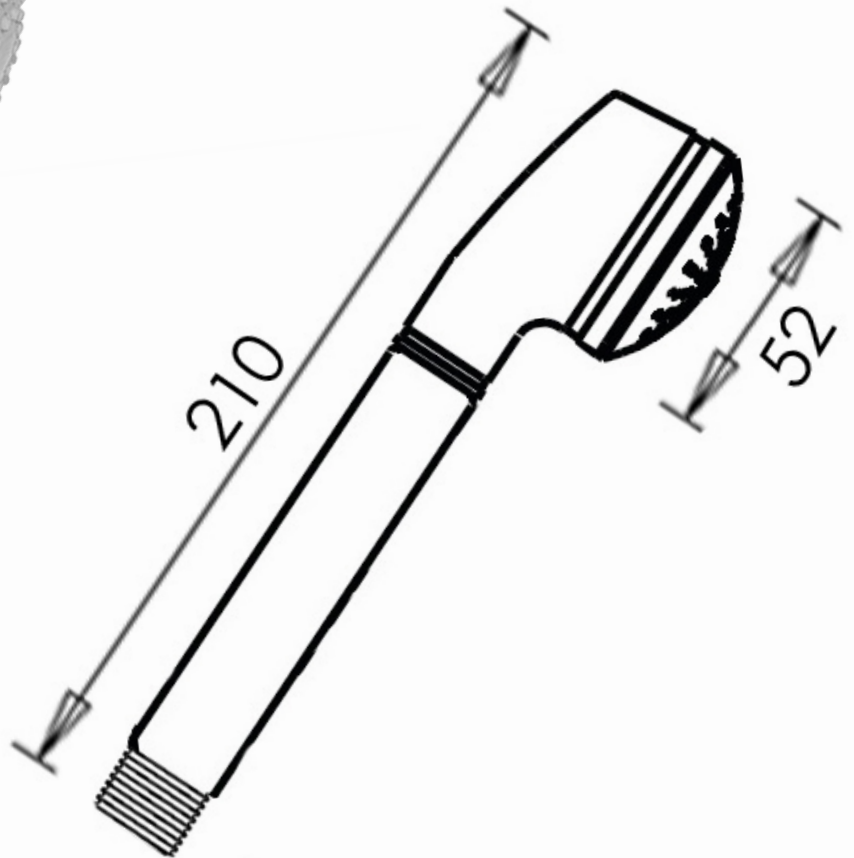

Code: 640121D

technical specifications

SMOOTH deluxe

Flexi Wall Outlet Kit

Pack consists of:

- 1 x 34531BM Smooth metal handset*
- 1 x 048S Deluxe non-tangle 1.5m Hose*
- 1 x 1966047 Round Combined Wall Outlet & Park Bracket*

CIFIAL

www.cifial.co.uk
cifialuk@btconnect.com

dimensions mm

SMOOTH

flexi shower handset

ROUND

combined wall outlet & park bracket