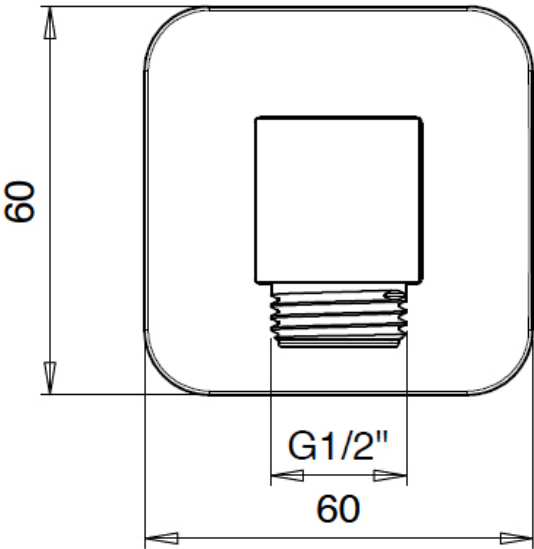

SQUARE

wall outlet