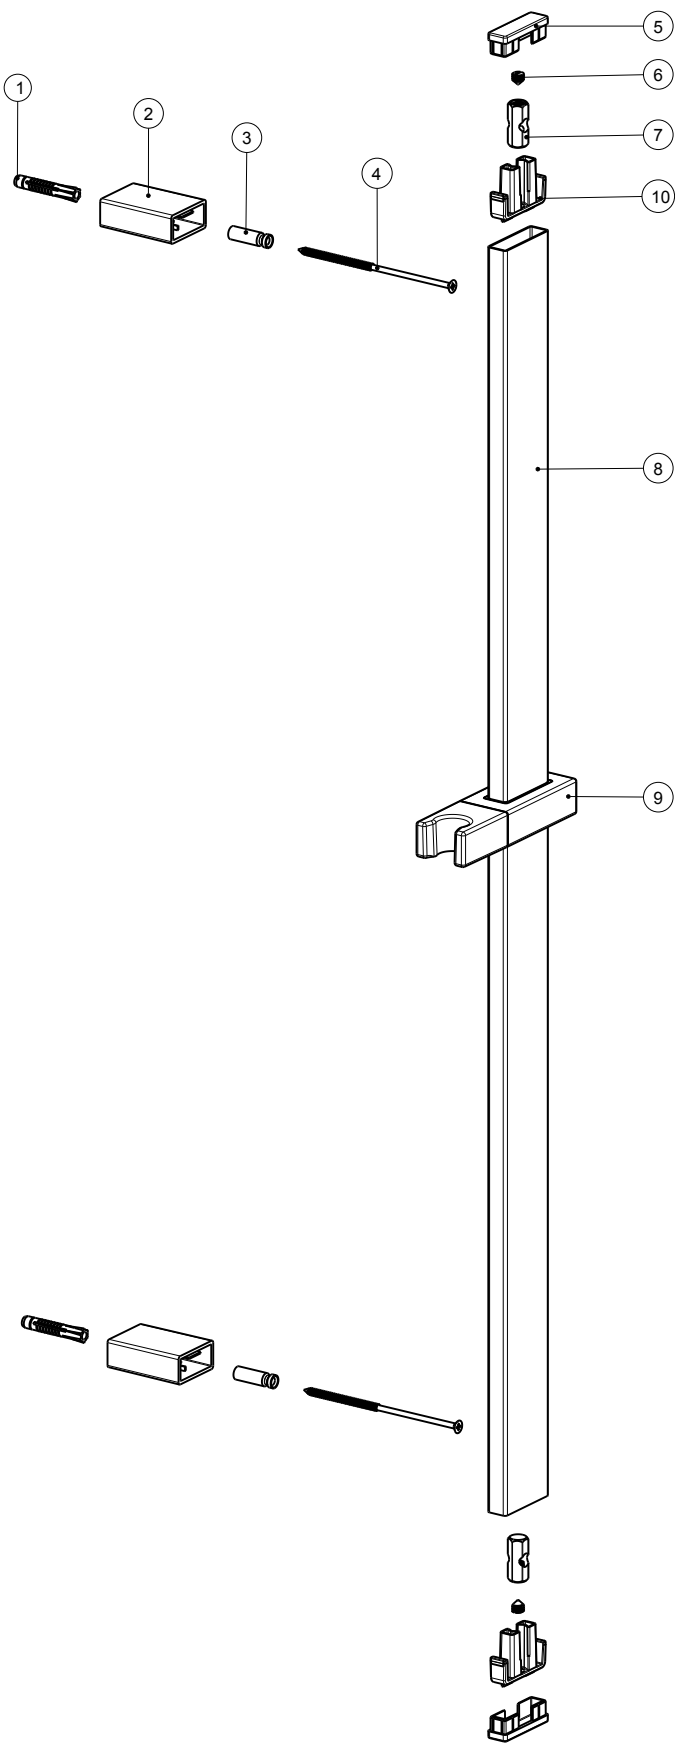

## Flexi Slider Bar Kit

*Pack consists of:*

- |             |                           |
|-------------|---------------------------|
| 1 x 057     | Flat Soft handset         |
| 1 x 095     | Standard 1.5m Shower Hose |
| 1 x 088SSQ  | Square wall outlet        |
| 1 x 34501FL | Flat 900mm slider         |

# FLAT SOFT

Flexi shower handset

# SQUARE

wall outlet

## flexi shower handset

technical specifications

	Description	Qty
1	Raw Plug	2
2	Post	2
3	Wall Fixing	2
4	Screw	2
5	Cap	2
6	Grub Screw	2
7	Lock Nut	2
8	Slider Bar	1
9	Handset Holder	1
10	Adaptor	2