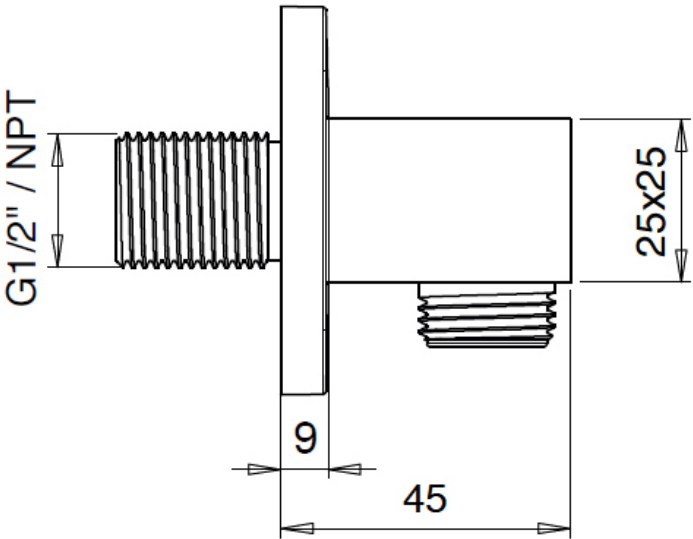

SQUARE

wall outlet