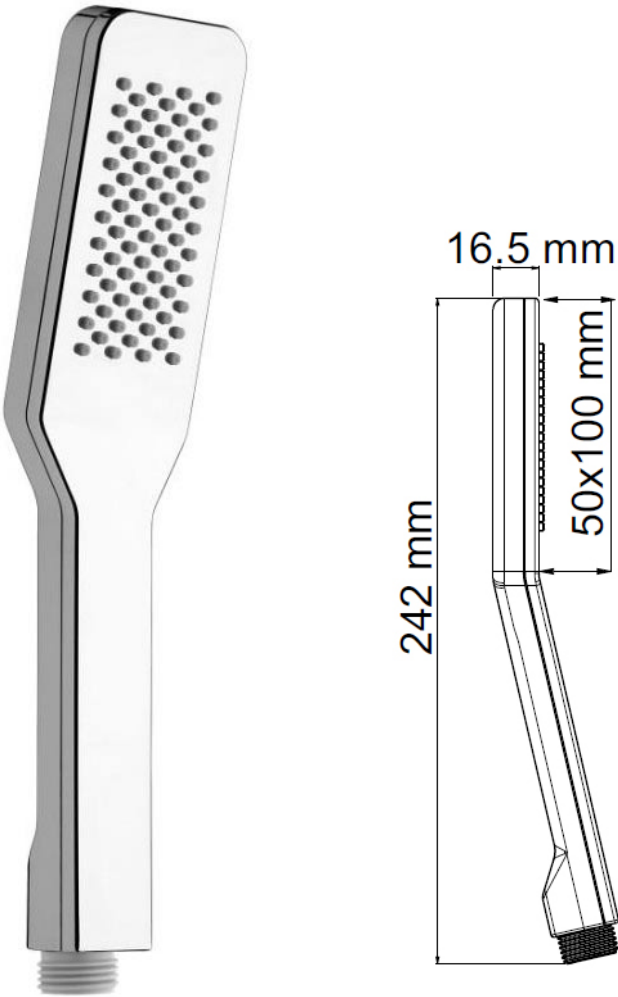

## Flexi Slider Bar Kit

*Pack consists of:*

- |             |                           |
|-------------|---------------------------|
| 1 x 057     | Flat Soft handset         |
| 1 x 095     | Standard 1.5m Shower Hose |
| 1 x 088SSQ  | Square wall outlet        |
| 1 x 34501FL | Flat 900mm slider         |

# FLAT SOFT

Flexi shower handset

## flexi shower handset

technical specifications

	Description	Qty
1	Raw Plug	2
2	Post	2
3	Wall Fixing	2
4	Screw	2
5	Cap	2
6	Grub Screw	2
7	Lock Nut	2
8	Slider Bar	1
9	Handset Holder	1
10	Adaptor	2