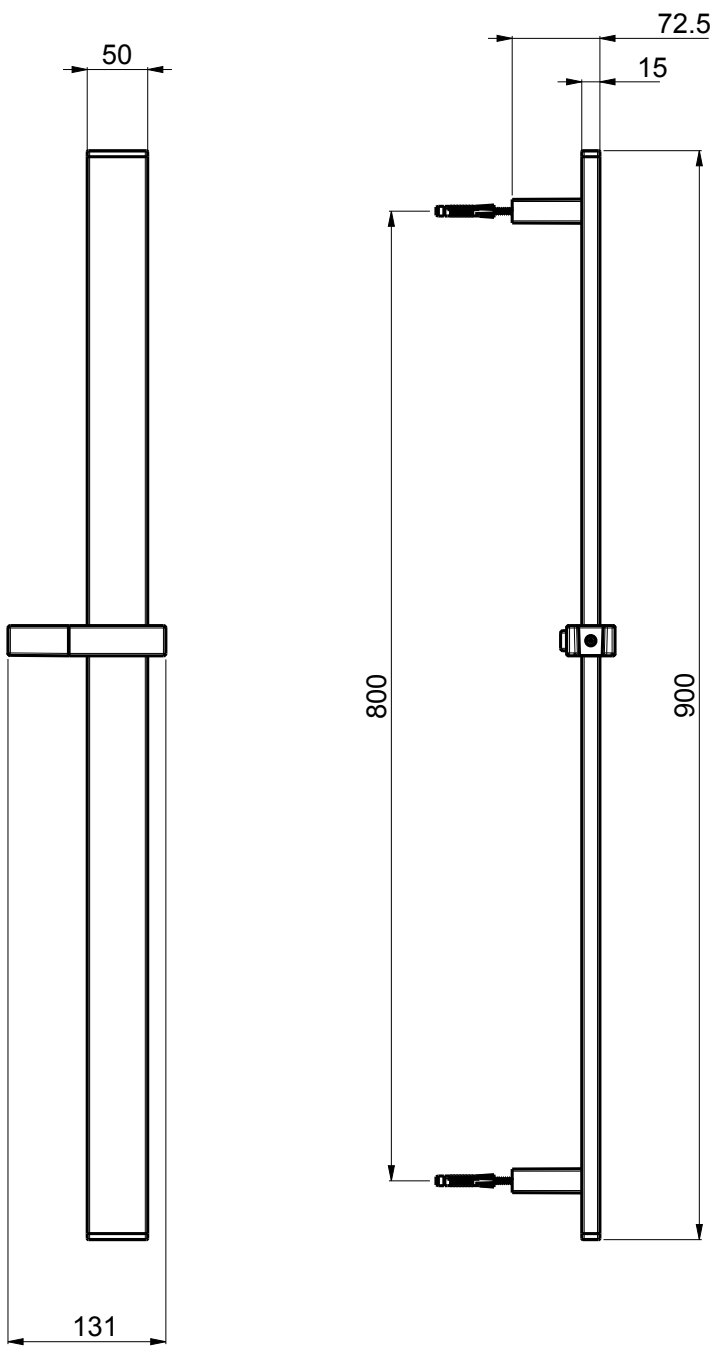

## Flexi Slider Bar Kit

*Pack consists of:*

- |             |                           |
|-------------|---------------------------|
| 1 x 057     | Flat Soft handset         |
| 1 x 095     | Standard 1.5m Shower Hose |
| 1 x 088SSQ  | Square wall outlet        |
| 1 x 34501FL | Flat 900mm slider         |

# FLAT SOFT

Flexi shower handset

# SQUARE

wall outlet

## flexi shower handset

technical specifications

	Description	Qty
1	Raw Plug	2
2	Post	2
3	Wall Fixing	2
4	Screw	2
5	Cap	2
6	Grub Screw	2
7	Lock Nut	2
8	Slider Bar	1
9	Handset Holder	1
10	Adaptor	2