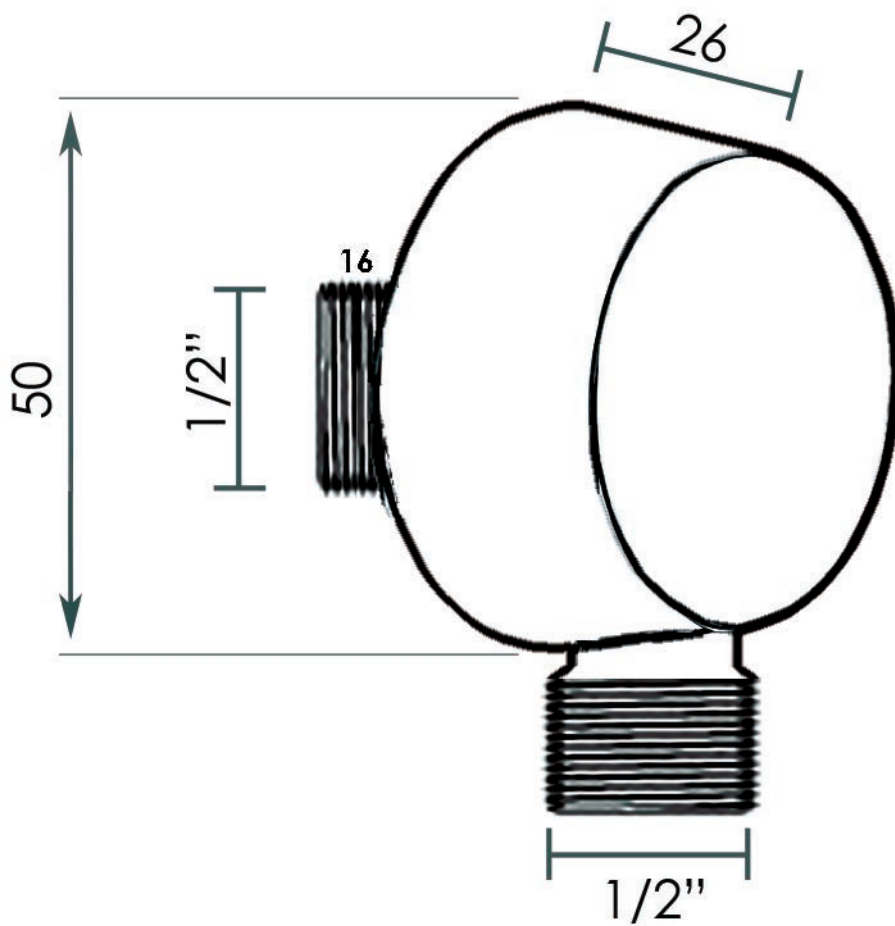

STYLE

Flexi Shower Wall Outlet