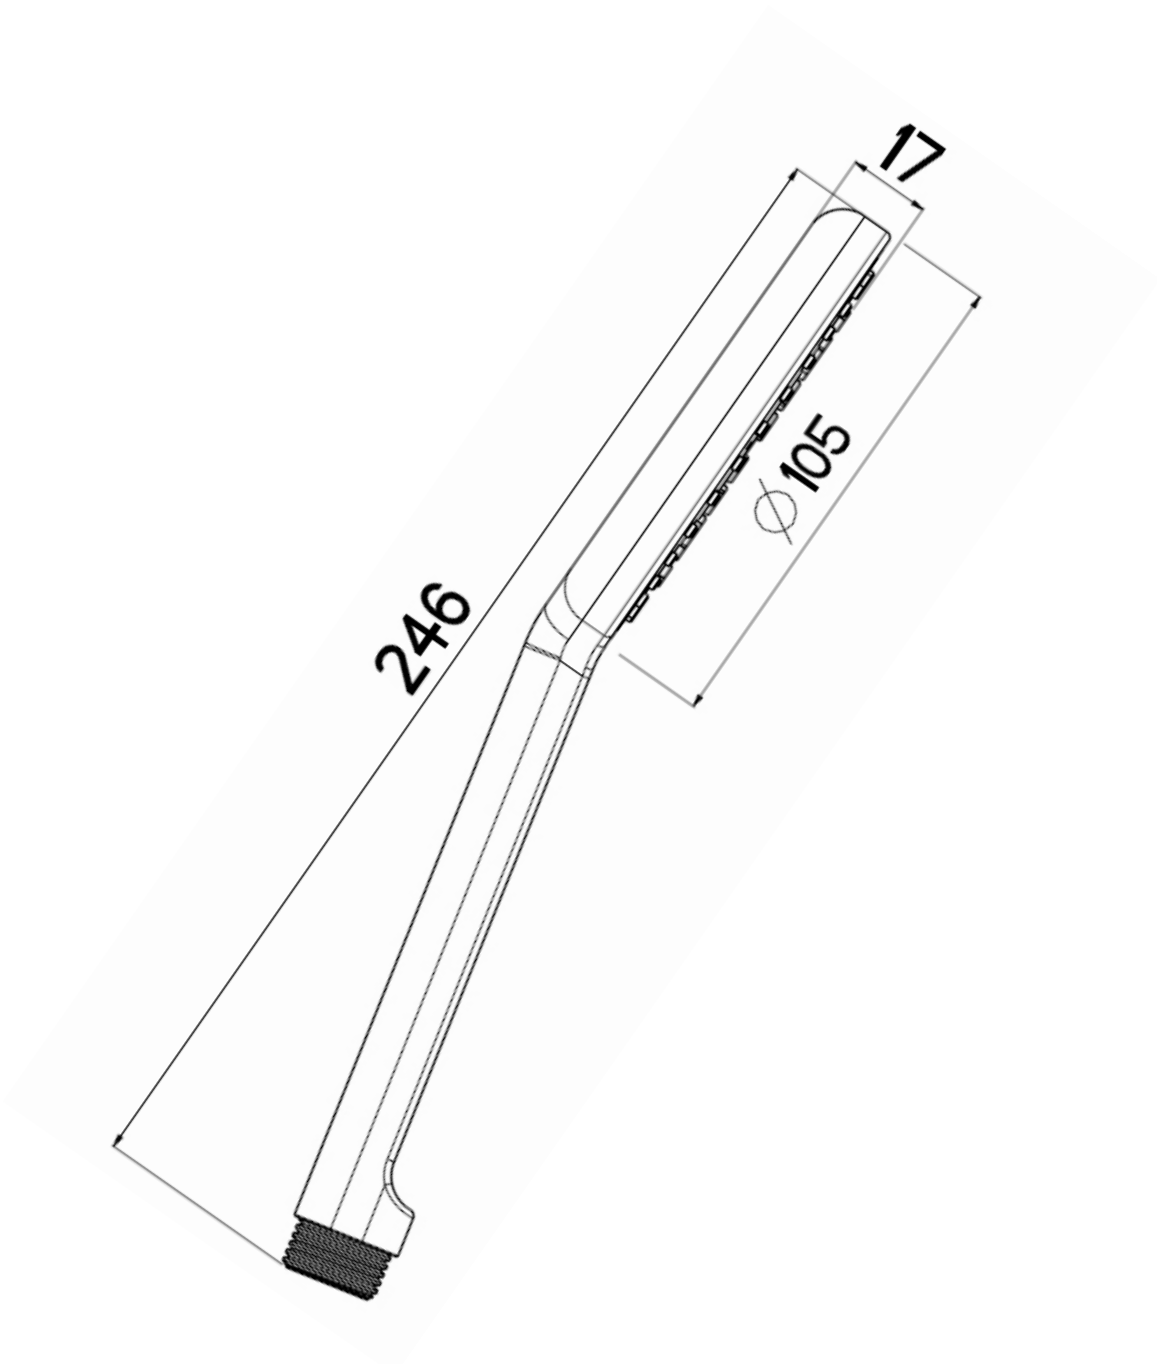

AIR SOFT

Flexi Shower Handset