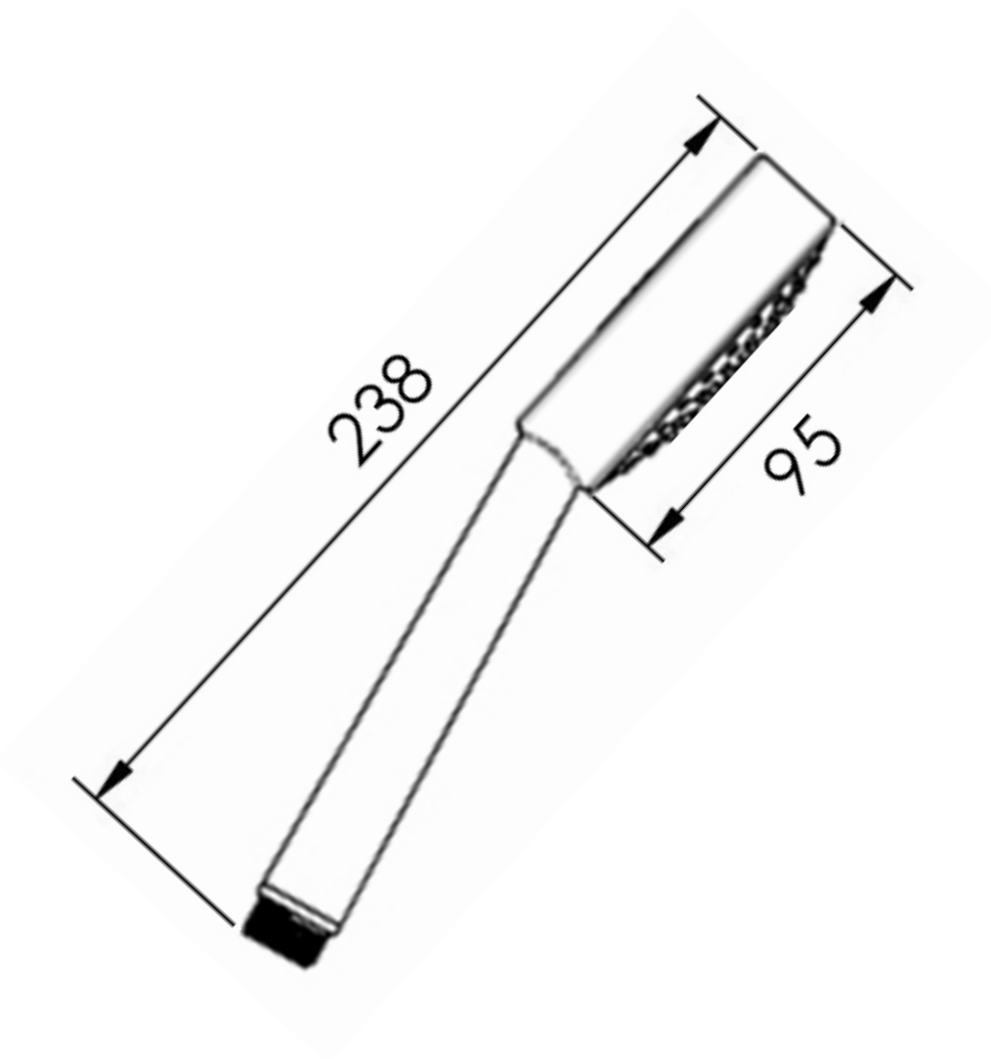

TENSOR 95

Flexi Shower Handset