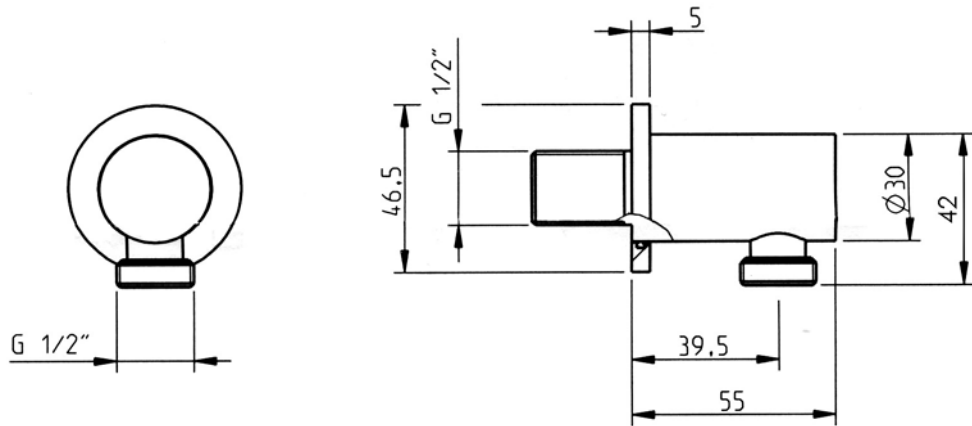

TECHNOVATION

Wall Outlet