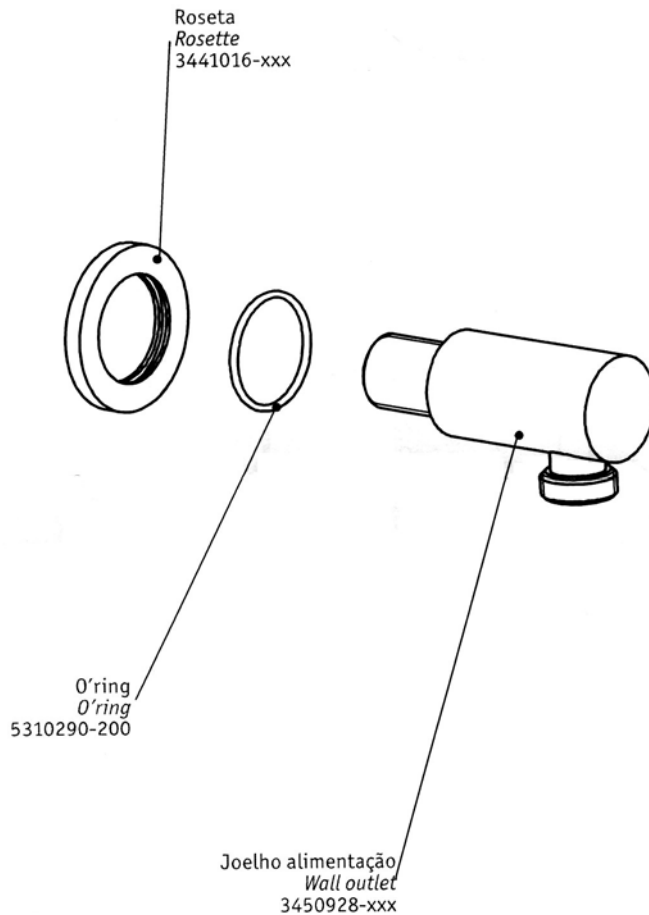

TECHNOVATION

Wall Outlet