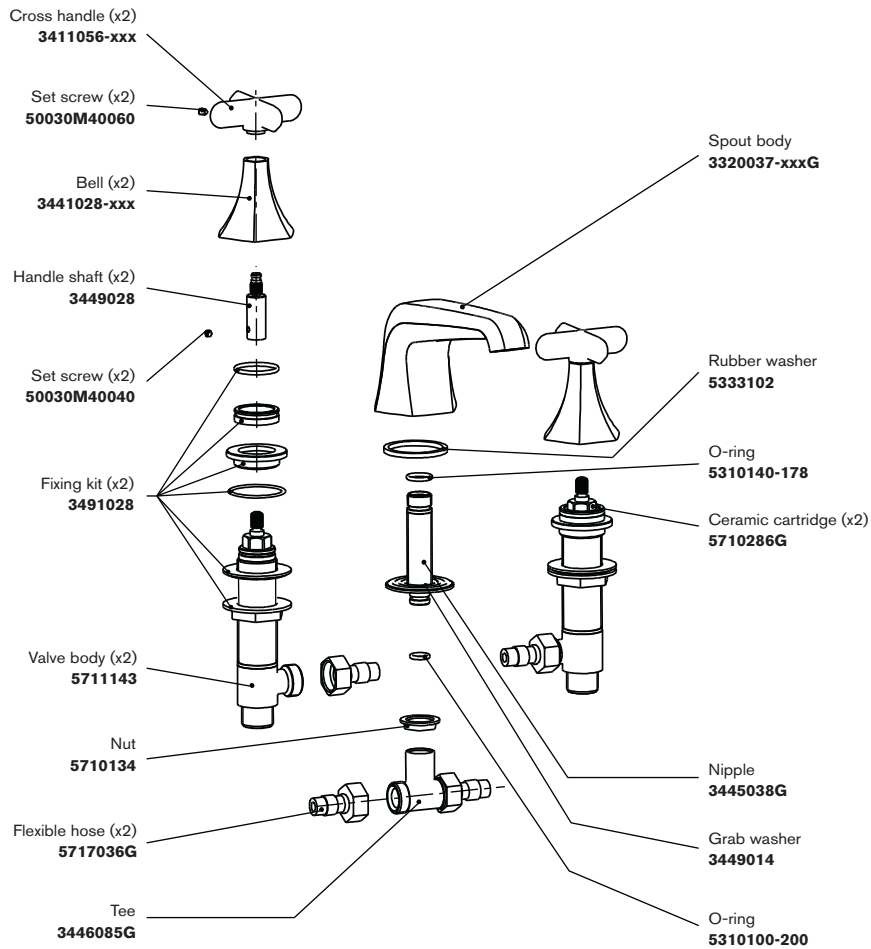

HEXA

3 Hole low basin mixer

www.cifial.pt | cifial@cifial.pt
cifial@cifial.es
www.cifial.co.uk | sales@cifial.co.uk
www.cifialusa.com
www.cifial.pt | cifial@cifial.pt

dimensions mm

note: xxx represent different finishes