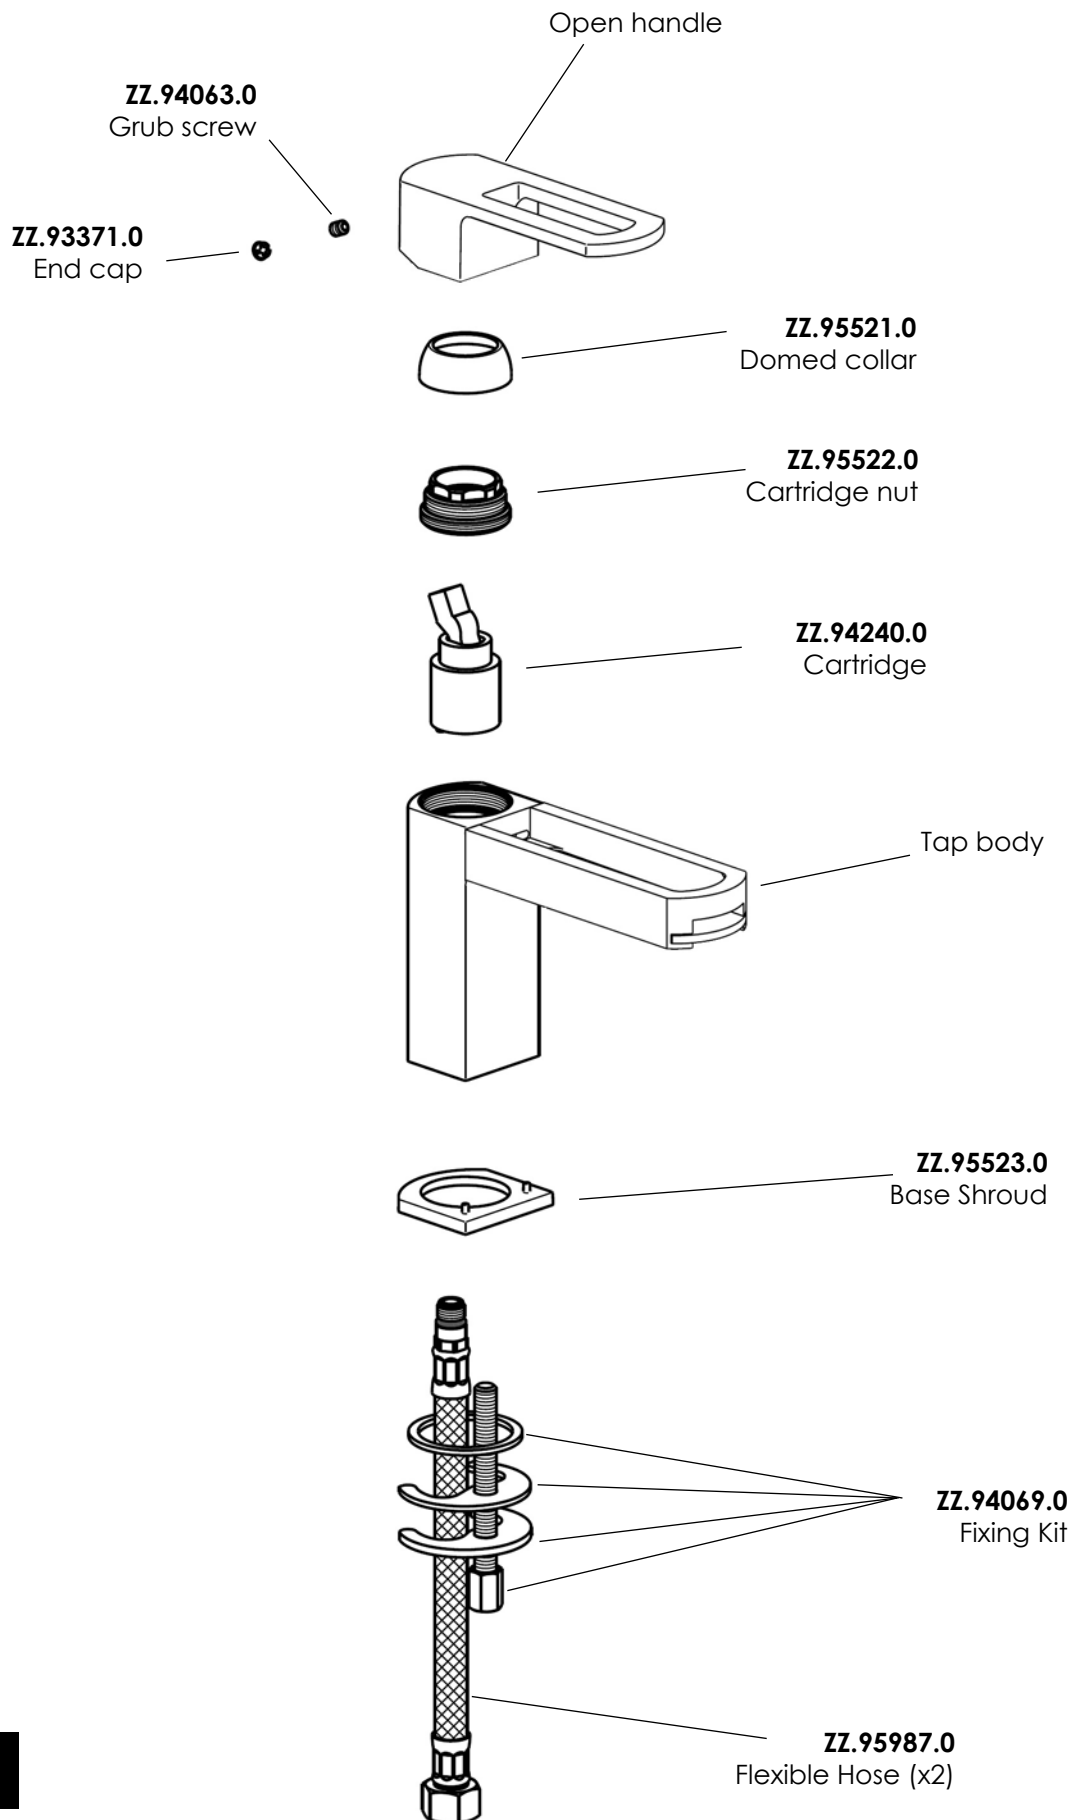

# CUDO OPEN

Mono Basin with open spout

**Code: 32400CUO  
32400SMK**

*technical specifications*

[www.cifial.co.uk](http://www.cifial.co.uk)  
[cifialuk@btconnect.com](mailto:cifialuk@btconnect.com)