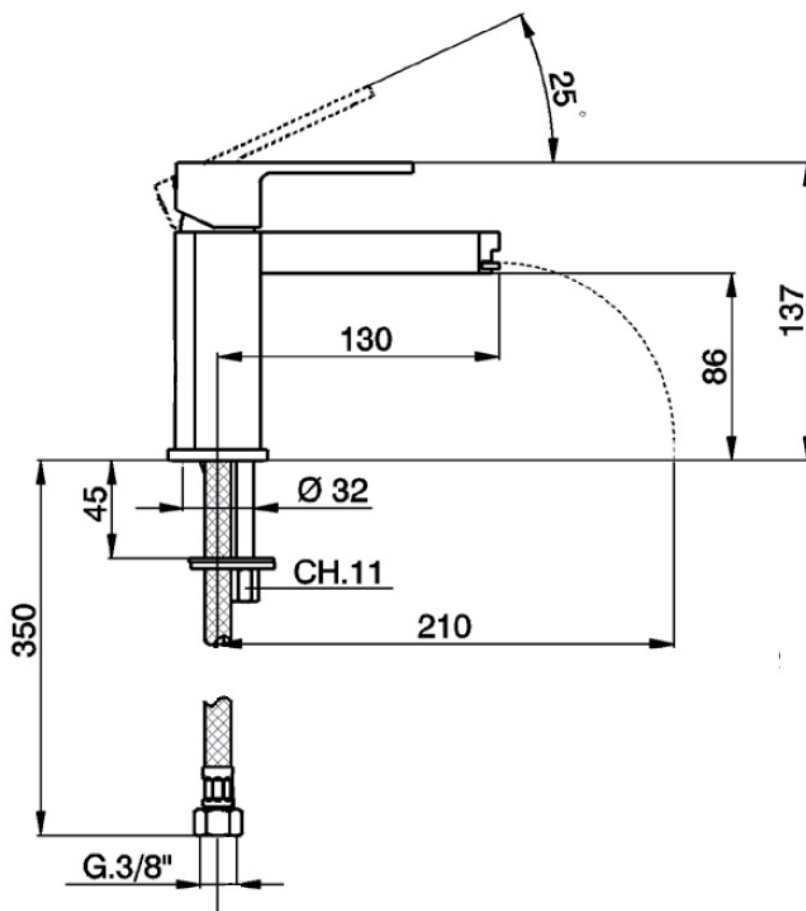

# CUDO OPEN

Mono Basin with open spout

**Code: 32400CUO  
32400SMK**

*technical specifications*

[www.cifial.co.uk](http://www.cifial.co.uk)  
[cifialuk@btconnect.com](mailto:cifialuk@btconnect.com)