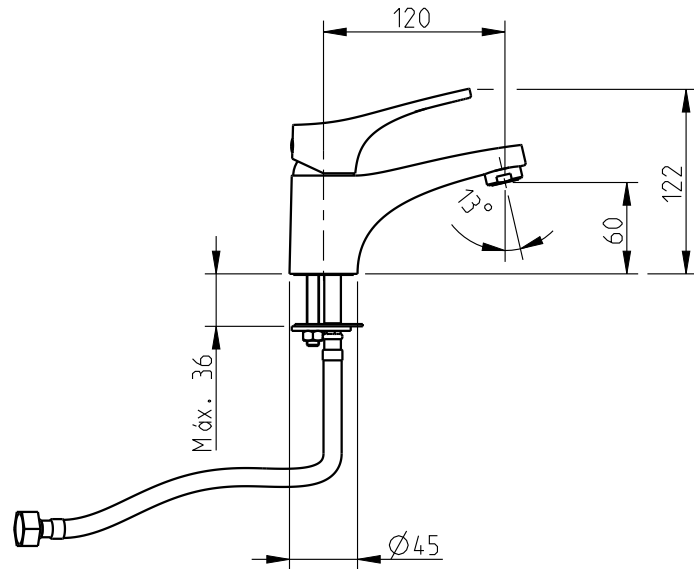

# Óptima

32400OT-XXX.U

Single lever basin mixer

**Note:**

xxx represents different finishes

**Installer:**

Please leave all leaflets with the building owner to file for future reference.

dimensions: mm [in]

## Single lever basin mixer

**Note:**  
xxx represents different finishes

**Installer:**  
Please leave all leaflets with the building owner to file for future reference.