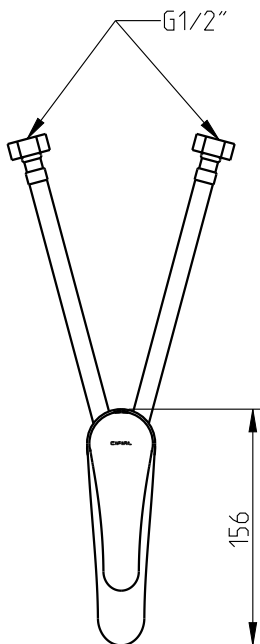

# Óptima

32400OT-XXX.U

Single lever basin mixer

**Note:**

xxx represents different finishes

**Installer:**

Please leave all leaflets with the building owner to file for future reference.

dimensions: mm [in]

## Single lever basin mixer

**Note:**  
xxx represents different finishes

**Installer:**  
Please leave all leaflets with the building owner to file for future reference.