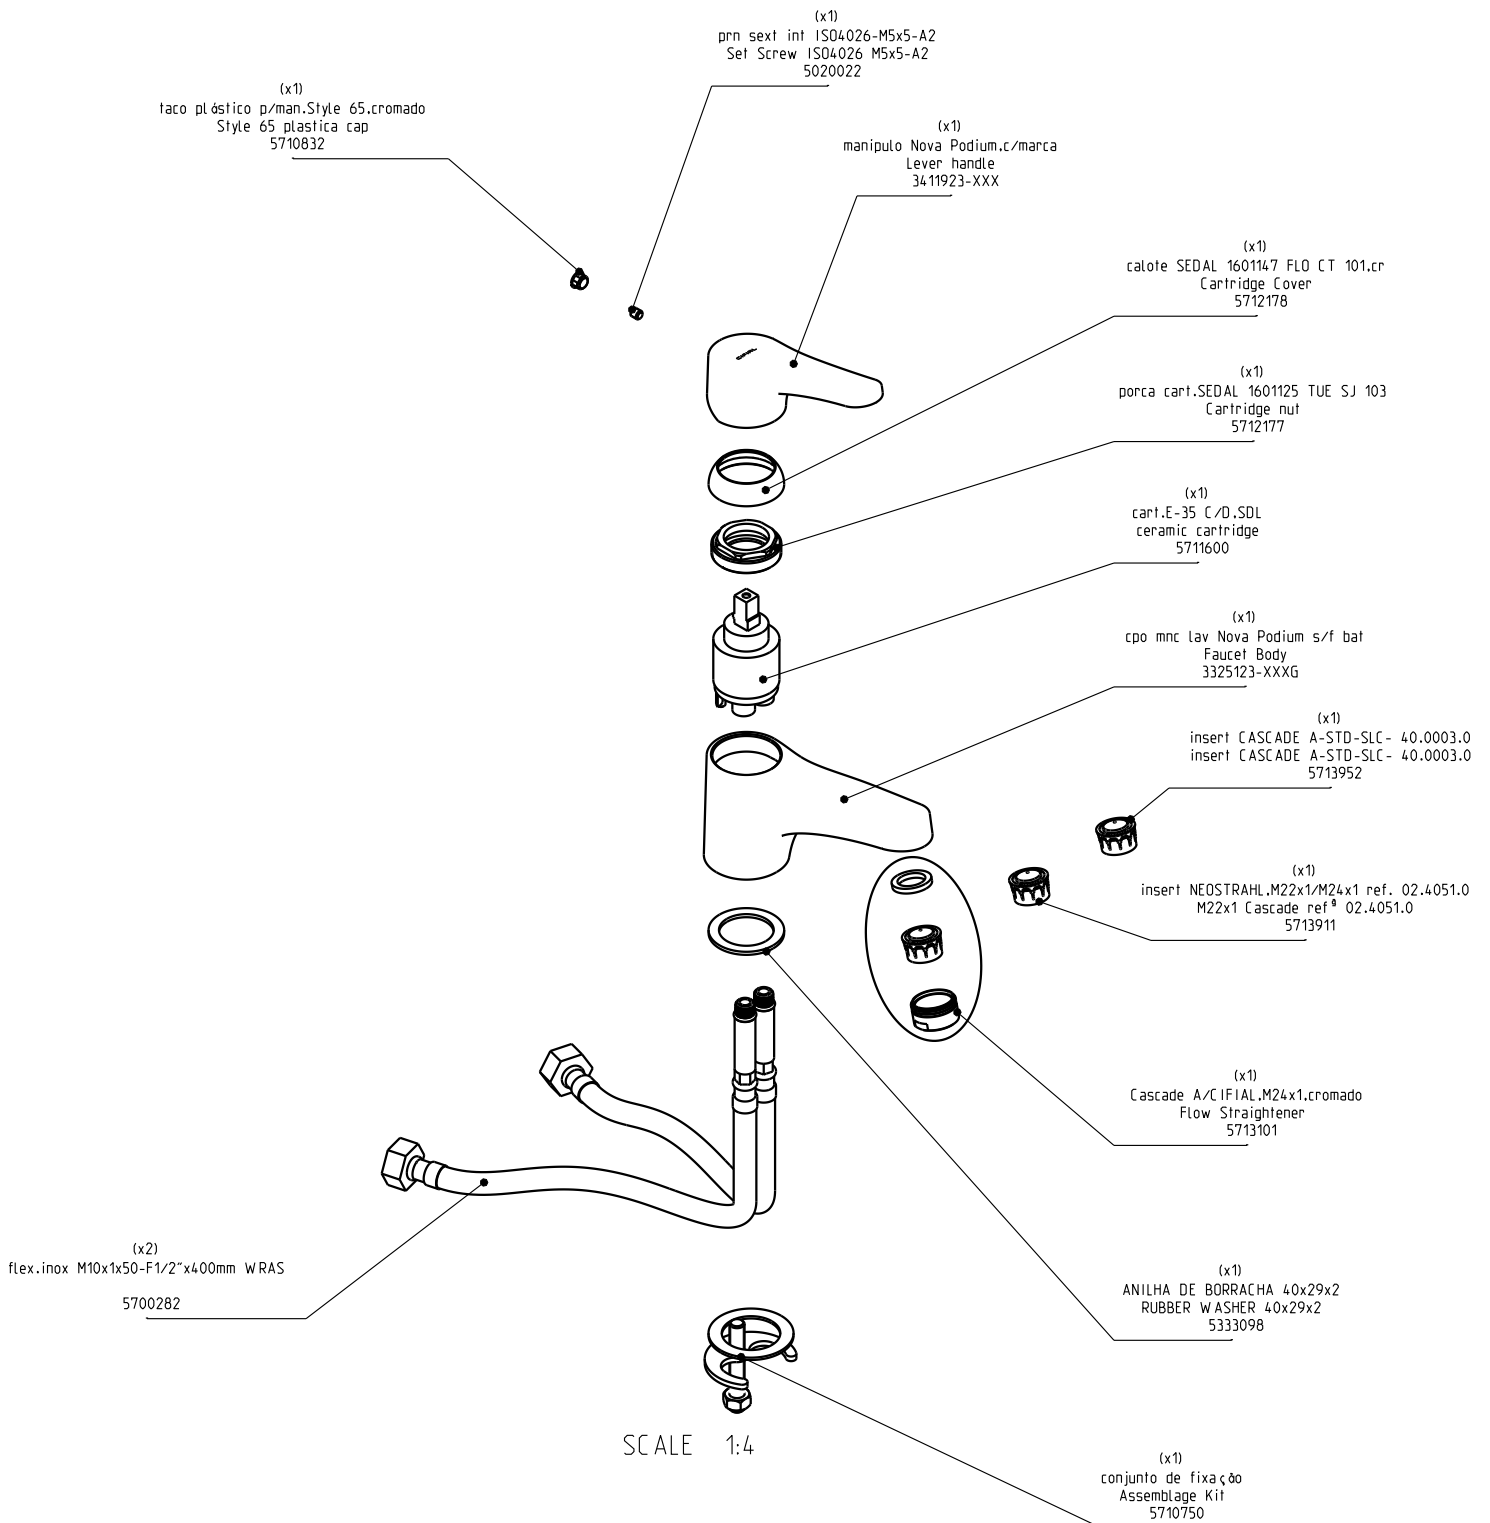

# Óptima

32400OT-XXX.U

Single lever basin mixer

**Note:**

xxx represents different finishes

**Installer:**

Please leave all leaflets with the building owner to file for future reference.

dimensions: mm [in]

## Single lever basin mixer

**Note:**  
xxx represents different finishes

**Installer:**  
Please leave all leaflets with the building owner to file for future reference.