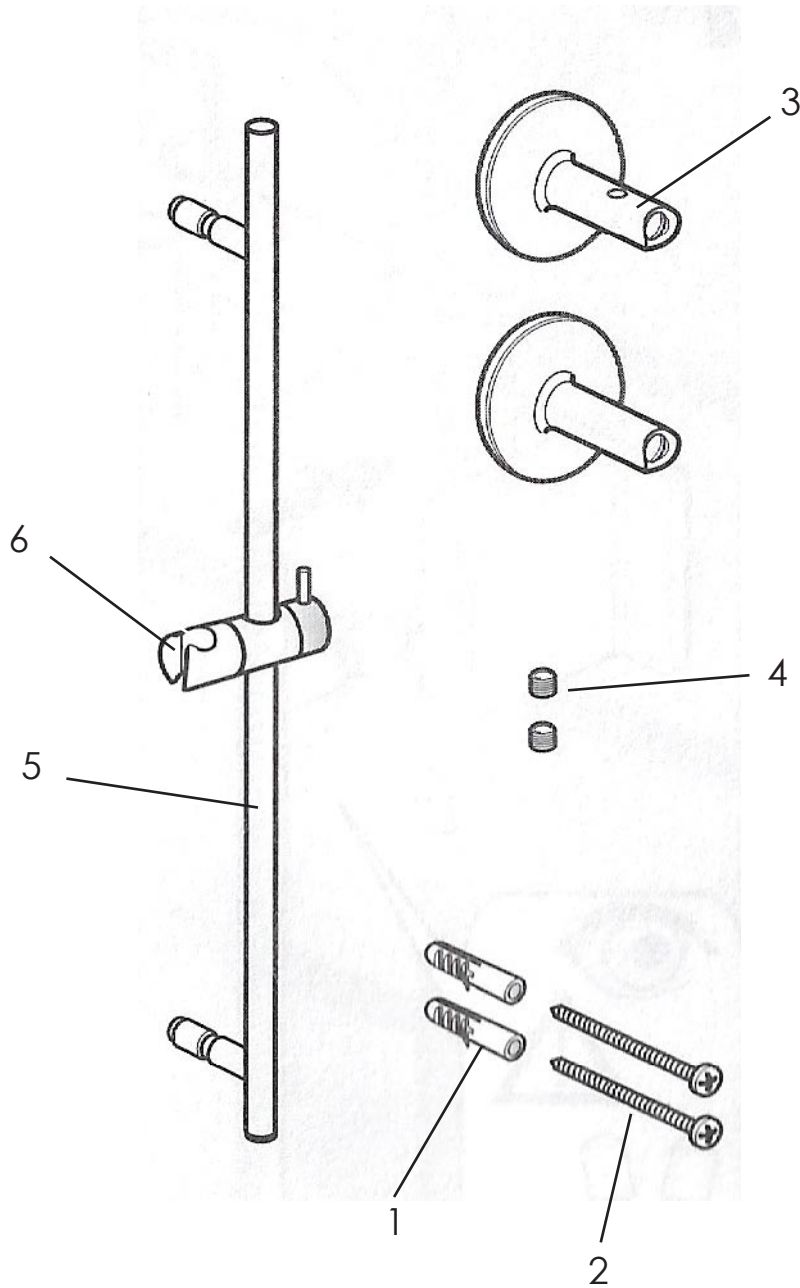

ADJUSTABLE

800mm shower slider bar

	Description	Qty
1	Rawl Plug	2
2	Wall Fixing Screw	2
3	Bracket	2
4	Grub Screw	2
5	Slider Bar	1
6	Handset Holder	1