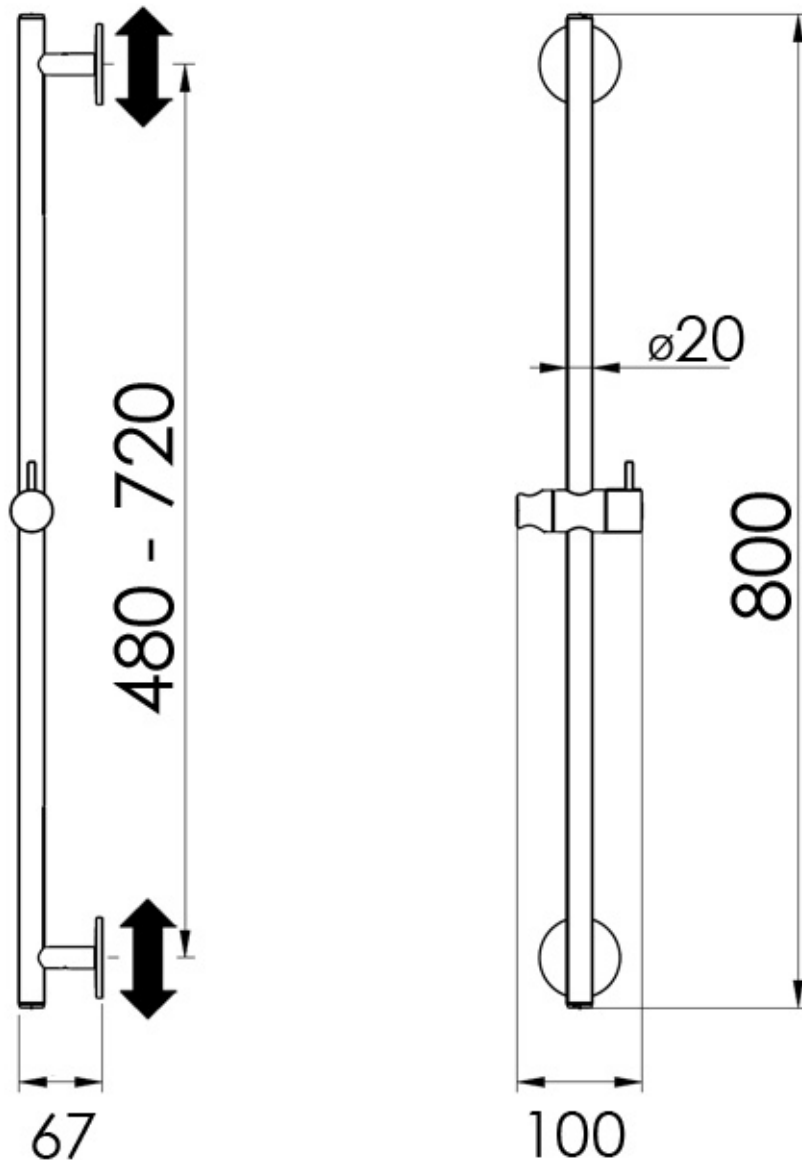

ADJUSTABLE

800mm shower slider bar

	Description	Qty
1	Rawl Plug	2
2	Wall Fixing Screw	2
3	Bracket	2
4	Grub Screw	2
5	Slider Bar	1
6	Handset Holder	1