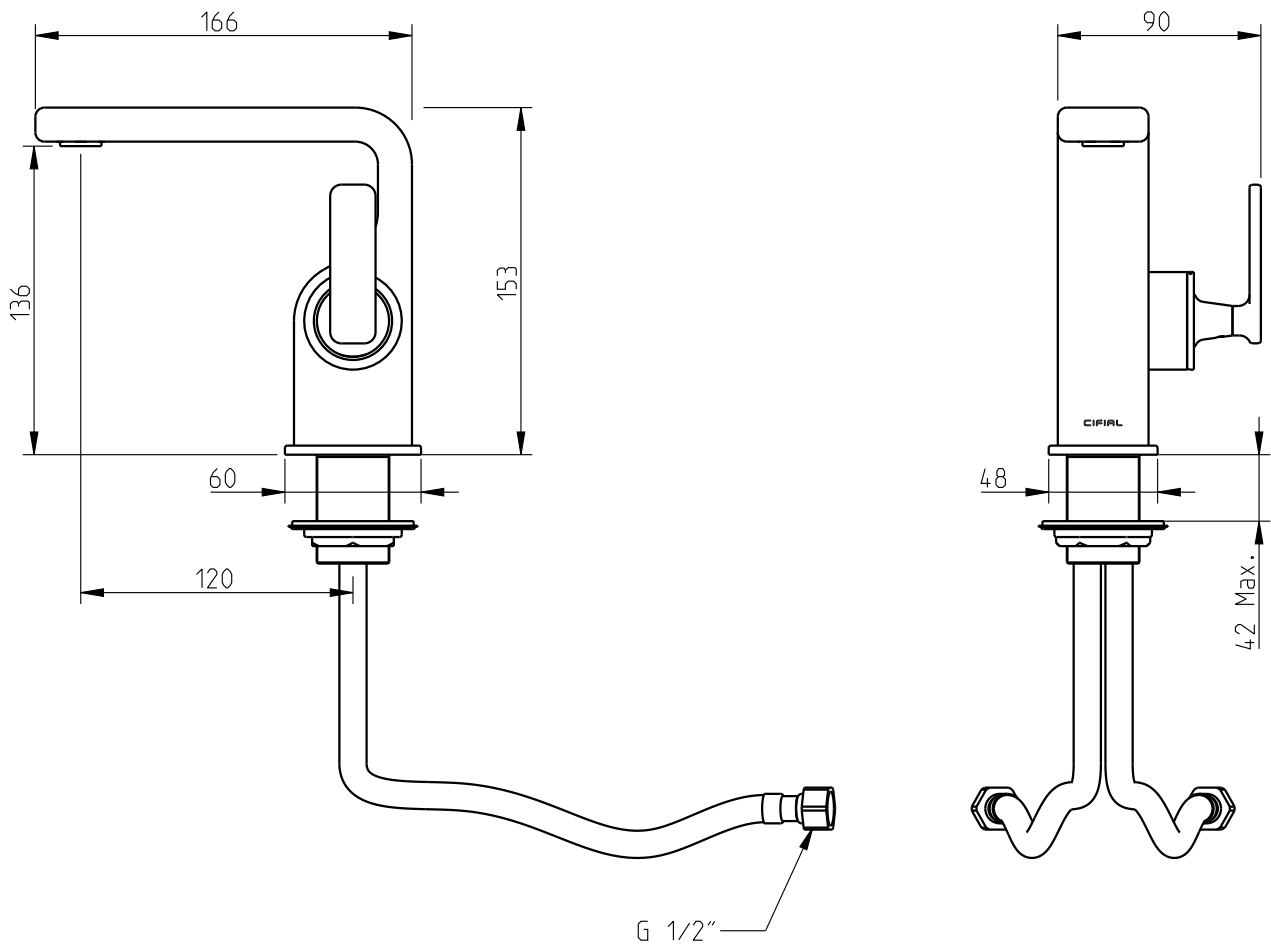

# TH400

32400T4-XXX.U

## TH400 Mono Basin Mixer

**Note:**  
xxx represents different finishes

**Installer:**  
Please leave all leaflets with the building owner to file for future reference.

dimensions: mm