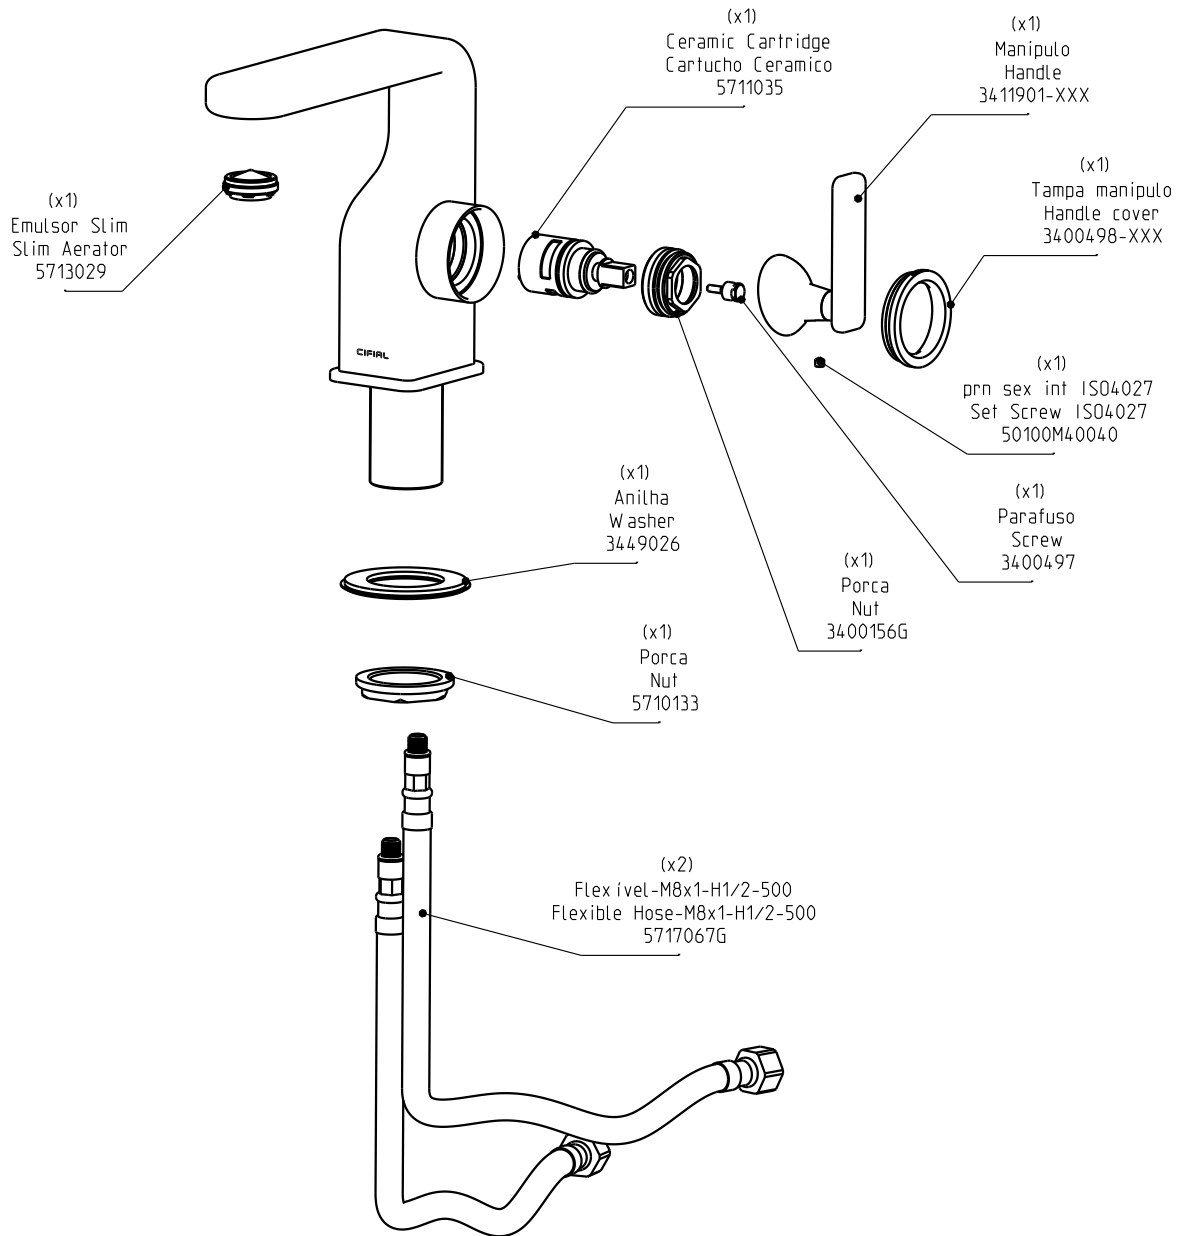

## TH400 Mono Basin Mixer

**Note:**  
xxx represents different finishes

**Installer:**  
Please leave all leaflets with the building owner to file for future reference.

dimensions: mm

# TH400

32400T4-XXX.U

## TH400 Mono Basin Mixer

**Note:**  
xxx represents different finishes

**Installer:**  
Please leave all leaflets with the building owner to file for future reference.