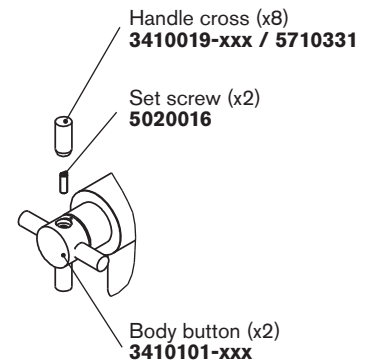

TECHNO 300

Monobloc bidet mixer

lever

cross

dimensions mm

nota/note: xxx represent different finishes

www.cifial.pt | cifial@cifial.pt
cifial@cifial.es
www.cifial.co.uk | sales@cifial.co.uk
www.cifialusa.com
www.cifial.pl | cifial@cifial.pl