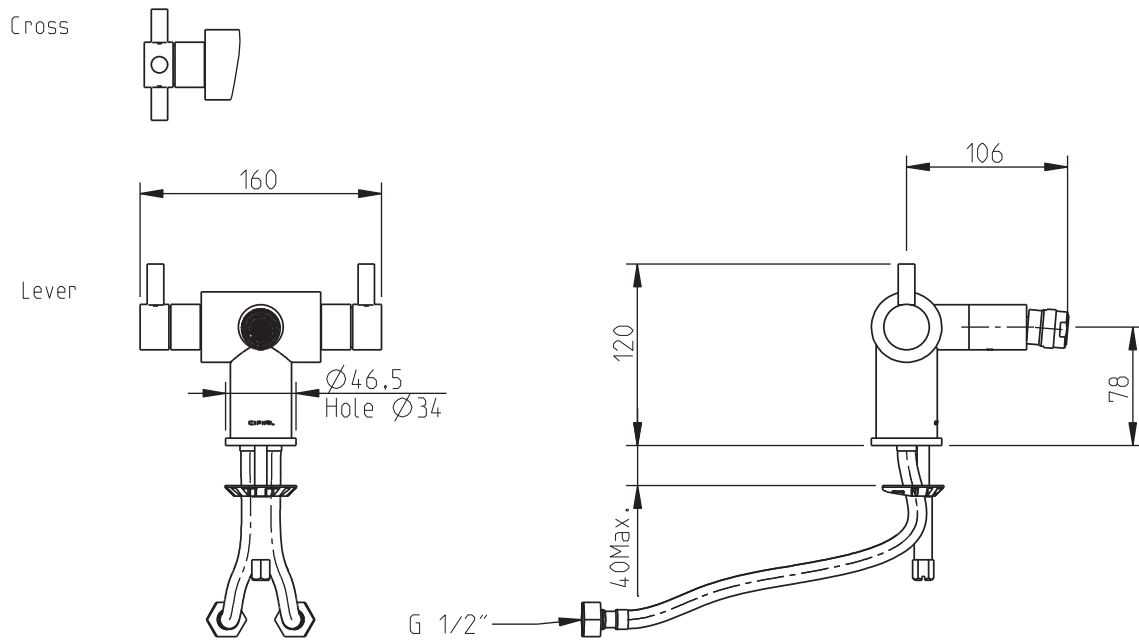

TECHNO 300

Monobloc bidet mixer

lever

cross

dimensions mm

nota/note: xxx represent different finishes

www.cifial.pt | cifial@cifial.pt
cifial@cifial.es
www.cifial.co.uk | sales@cifial.co.uk
www.cifialusa.com
www.cifial.pl | cifial@cifial.pl