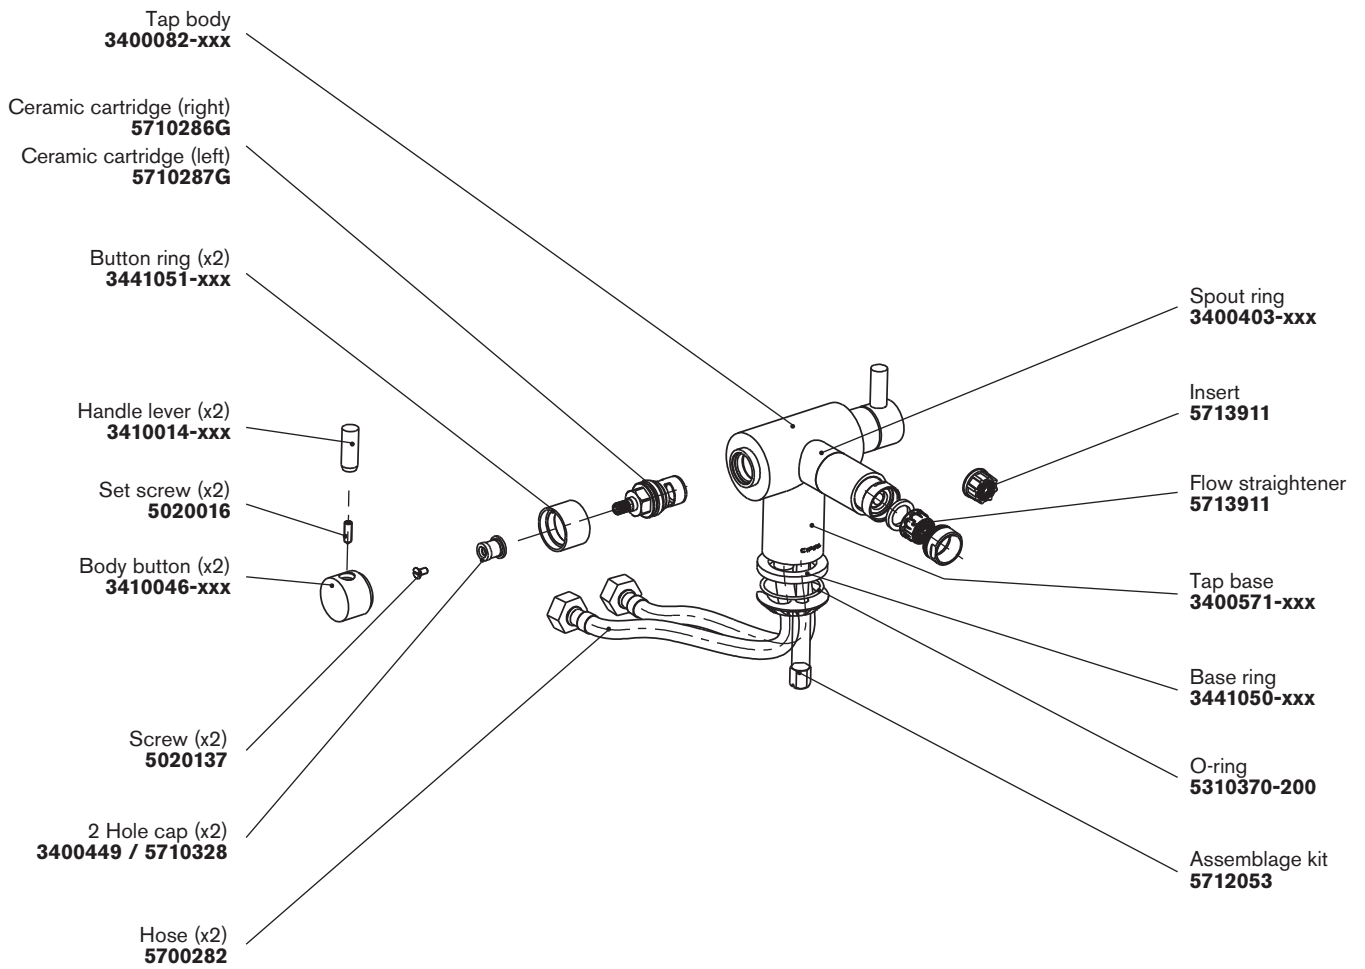

TECHNO 300

Monobloc bidet mixer

lever

cross

dimensions mm

nota/note: xxx represent different finishes

www.cifial.pt | cifial@cifial.pt
cifial@cifial.es
www.cifial.co.uk | sales@cifial.co.uk
www.cifialusa.com
www.cifial.pl | cifial@cifial.pl